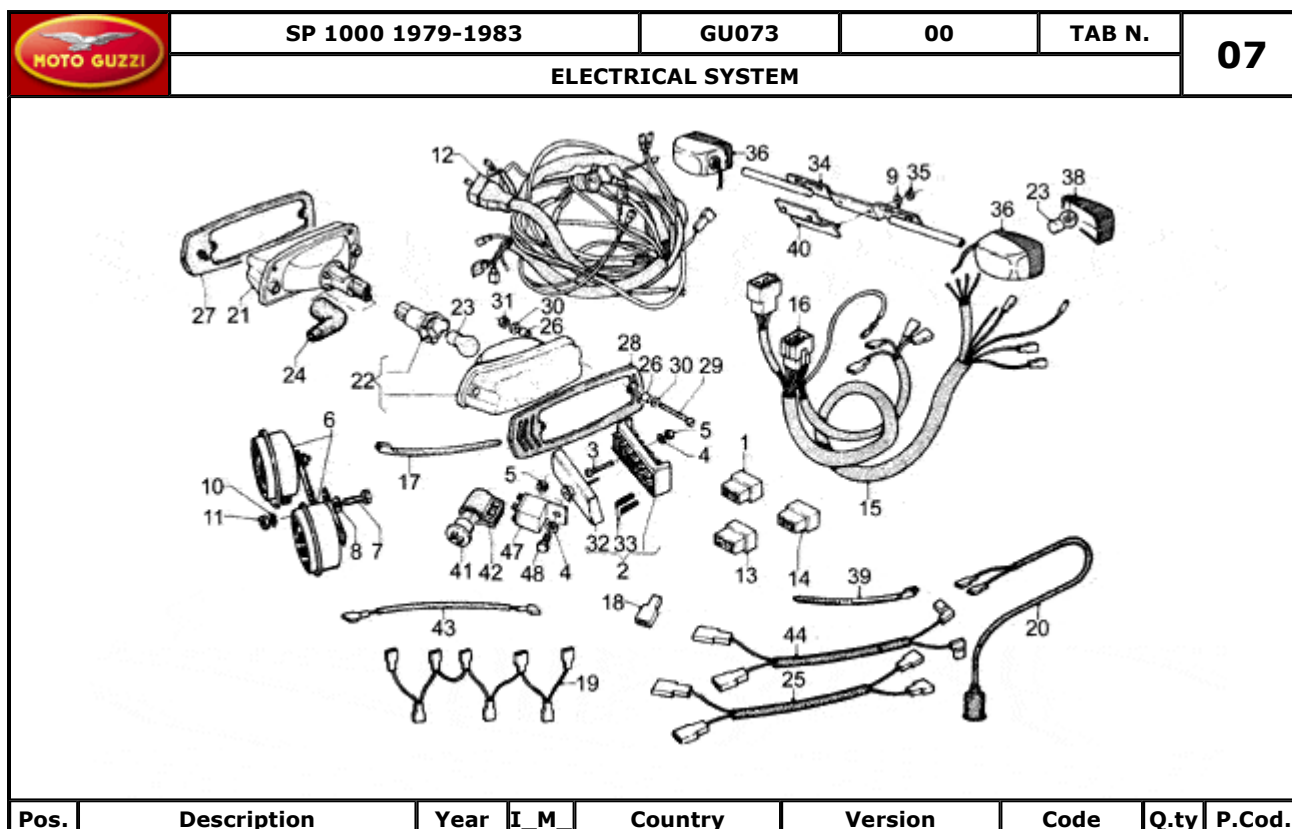

Pos.	Description	Year	I_M	Country	Version	Code	Q.ty	P.Cod.
1	Connector 15 vie	-	-	-	-	GU14756251	1	
2	Rubber fuse box	-	-	-	-	GU17743000	1	
3	Screw	-	-	-	-	GU98202530	2	
4	Washer	-	-	-	-	GU95000205	4	
5	Nut	-	-	-	-	GU92630105	4	
6	Horn	-	-	-	-	GU14743700	1	
	Bass horn	-	-	-	-	GU14743701	1	
7	Screw M8X25	-	-	-	-	GU98054425	1	
8	Washer	-	-	-	-	GU95000208	1	
9	Washer	-	-	-	-	GU95000206	2	
10	Spring washer	-	-	-	-	GU95021108	3	
11	Nut M8X1,25	-	-	-	-	GU92602208	1	
12	Electrical system	-	-	-	-	GU14747155	1	
13	Connector 15 vie	-	-	-	-	GU14756151	1	
14	Connector	-	-	-	-	GU14759050	1	
15	Dashboard cable	-	-	-	-	GU14747255	1	
16	Connector 12 vie	-	-	-	-	GU14758950	1	
17	Hose clamp 3,6x20,6	-	-	-	-	GU14609650	10	
18	Male connector	-	-	-	-	GU93400863	2	
19	Instrument wiring harness	-	-	-	-	GU14748155	1	
20	Wire	-	-	-	-	GU18759550	1	
21	RH front turn indicator	-	-	-	-	GU17750661	1	
22	LH front turn indicator	-	-	-	-	GU17750662	1	
23	Lamp 12V-10W	-	-	-	-	GU93450129	4	
24	Cap	-	-	-	-	GU17751160	2	
25	Horn cable	-	-	-	-	GU14748000	1	
26	Spacer	-	-	-	-	GU91180404	4	
27	RH gasket	-	-	-	-	GU17750761	1	
28	LH gasket	-	-	-	-	GU17750861	1	
29	Screw	-	-	-	-	GU98202440	4	
30	Washer	-	-	-	-	GU95007204	8	
31	Nut	-	-	-	-	GU92601004	4	
32	Cover	-	-	-	-	GU17743100	1