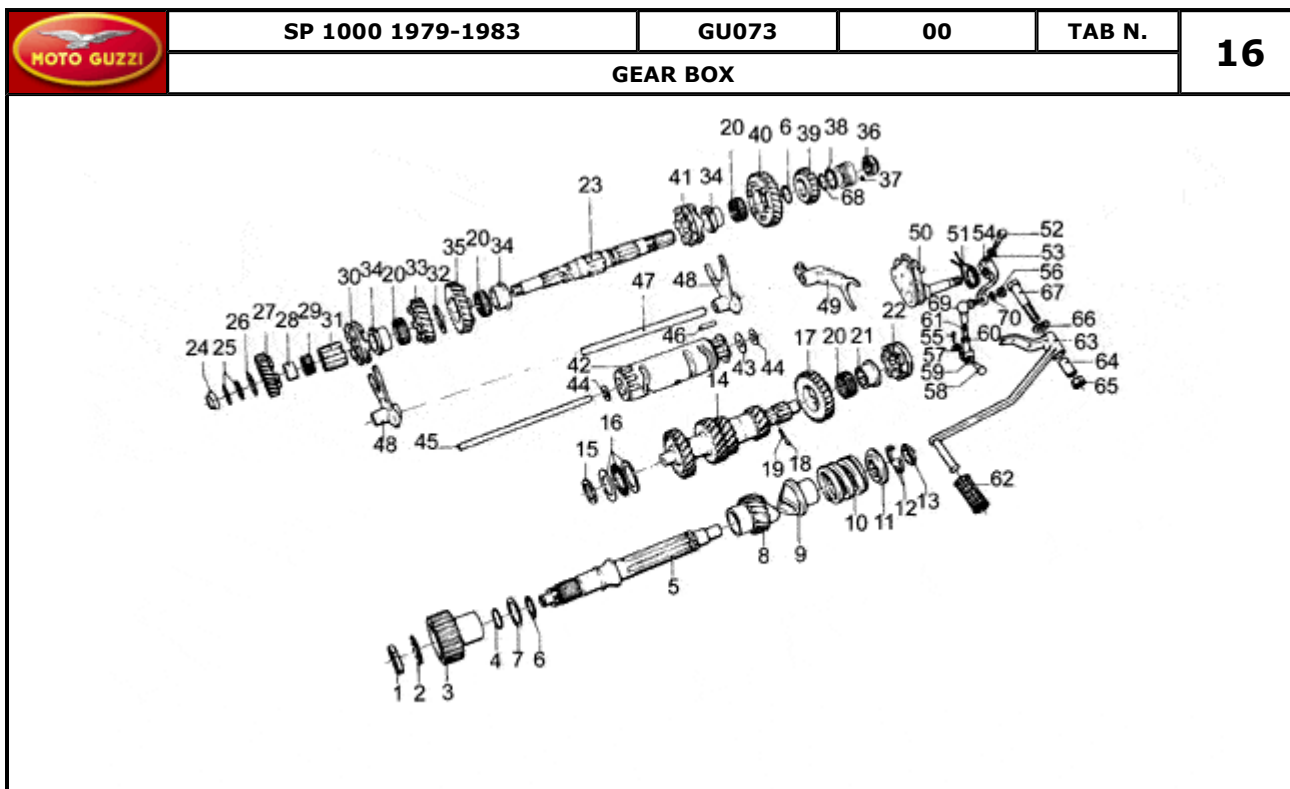

Pos.	Description	Year	I_M	Country	Version	Code	Q.ty	P.Cod.
1	Ring nut	-	-	-	-	GU93601022	1	
2	Washer 22x20x3,9	-	-	-	-	GU95028022	1	
3	Clutch gear	-	-	-	-	GU29999350	1	
4	O-ring 23,52x1,78	-	-	-	-	GU90706235	1	
5	Clutch shaft	-	-	-	-	GU14210702	1	
6	O-ring 20,24X2,62	-	-	-	-	GU90706203	2	
7	Oil-spreading washer 25,1x36x0,5	-	-	-	-	GU14218401	1	
8	Gear Z=17	-	-	-	-	GU14211110	1	
9	Hose	-	-	-	-	GU14211201	1	
10	Belleville spring	-	-	-	-	GU13211500	1	
11	Disc	-	-	-	-	GU14211600	1	
12	Half ring	-	-	-	-	GU12211700	2	
13	Spacer	-	-	-	-	GU14219401	1	
14	Primary gear shaft	-	-	-	-	GU14210513	1	
15	Thrust washer sp.2,1	-	-	-	-	GU18211051	1	
	Thrust washer sp.2,2	-	-	-	-	GU18211052	1	
	Thrust washer sp.2,4	-	-	-	-	GU18211054	1	
	Thrust washer sp.2	-	-	-	-	GU18211050	1	
16	Roller bearing	-	-	-	-	GU92258525	1	
17	Gear 5a Z=28	-	-	-	-	GU14212013	1	
18	Roller	-	-	-	-	GU92296750	1	
19	Spring	-	-	-	-	GU94321051	1	
20	Roller cage 30x35x13	-	-	-	-	GU92251030	4	
21	Bush 5a AP	-	-	-	-	GU14212210	1	
22	Sliding sleeve 5a	-	-	-	-	GU14231510	1	
23	Driven shaft	-	-	-	-	GU14213612	1	
24	Nut	-	-	-	-	GU14217410	1	
25	Shim 17,25x27x0,5	-	-	-	-	GU43083810	4	
26	Clearance washer 17,1x30	-	-	-	-	GU14215400	1	
27	Gear 4a Z=20	-	-	-	-	GU14215110	1	
28	Ring 4a	-	-	-	-	GU92259017	1	
29	Roller cage 4a A.S.	-	-	-	-	GU92251022	1