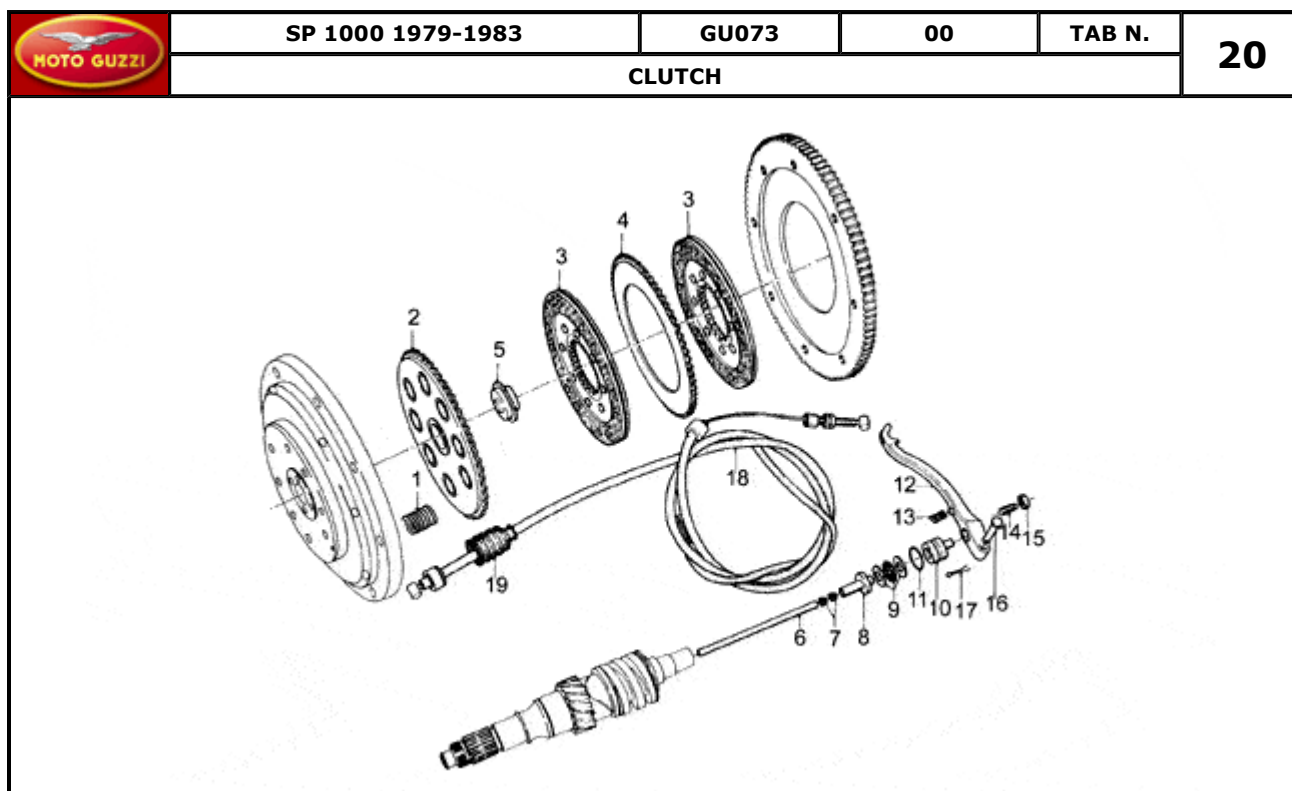

Pos.	Description	Year	I_M	Country	Version	Code	Q.ty	P.Cod.
1	Clutch spring	-	-	-	-	GU13084100	8	
2	Disc	-	-	-	-	GU12082901	1	
3	Clutch gear	-	-	-	-	GU29999350	2	
4	Intermediate plate	-	-	-	-	GU12082300	1	
5	Cup	-	-	-	-	GU12082800	1	
6	Rod	-	-	-	-	GU14085700	1	
7	Bush	-	-	-	-	GU14085900	2	
8	Inner body	-	-	-	-	GU14086000	1	
9	Thrust bearing	-	-	-	-	GU12087001	1	
10	Outer body	-	-	-	-	GU14086100	1	
11	O-ring 17,13x2,62	-	-	-	-	GU90706170	1	
12	Clutch release shaft	-	-	-	-	GU14090202	1	
13	Lever return spring	-	-	-	-	GU94321105	1	
14	Adjuster screw	-	-	-	-	GU14090400	1	
15	Nut M8X1	-	-	-	-	GU92602508	1	
16	Pin 7x39	-	-	-	-	GU95780271	1	
17	Split pin	-	-	-	-	GU95500222	1	
18	Clutch cable	-	-	-	-	GU14093051	1	
19	Cap	-	-	-	-	GU17093850	1