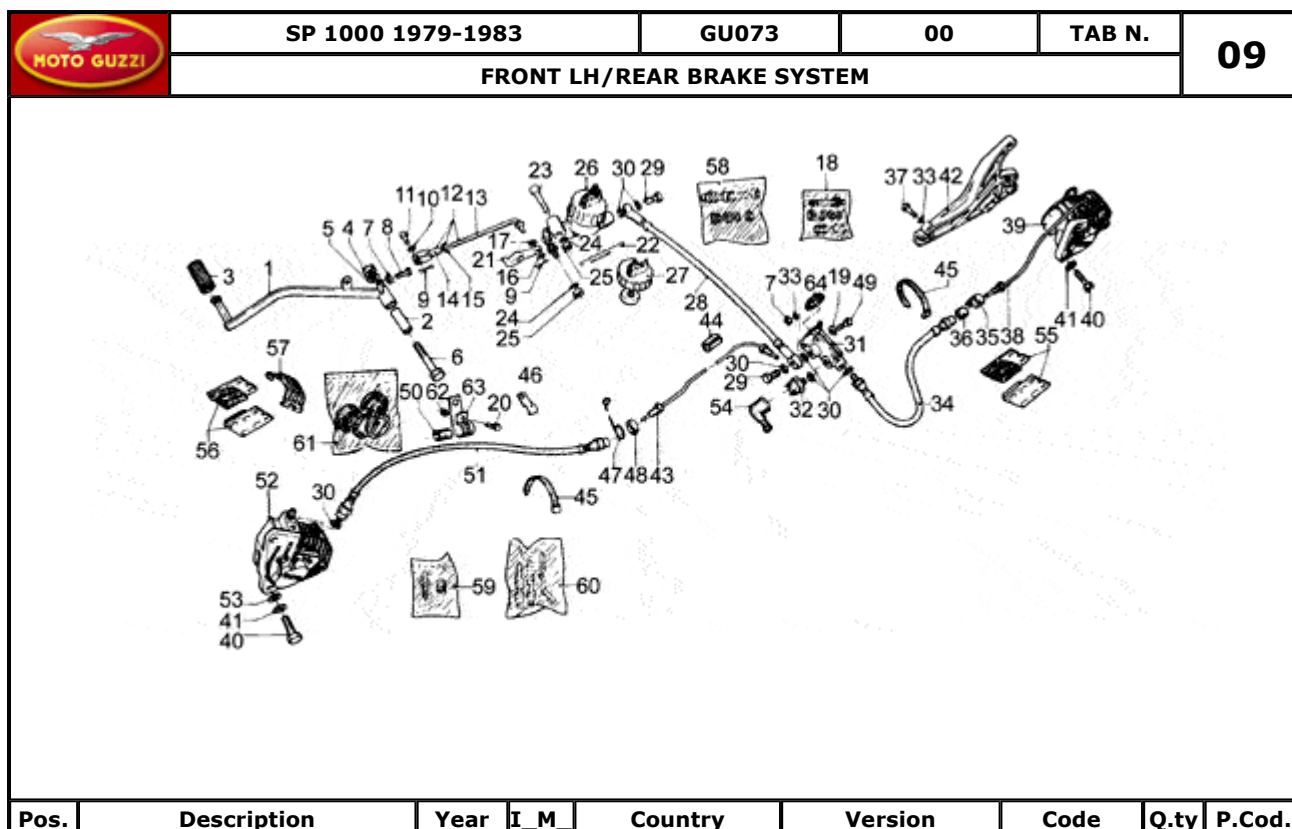

Pos.	Description	Year	I_M	Country	Version	Code	Q.ty	P.Cod.
1	Brake lever	-	-	-	-	GU17677050	1	
2	Bush	-	-	-	-	GU17252050	1	
3	Rubber spacer	-	-	-	-	GU14251001	1	
4	Nut	-	-	-	-	GU92701120	1	
5	Washer	-	-	-	-	GU17252750	1	
6	Screw	-	-	-	-	GU30252360	1	
7	Nut	-	-	-	-	GU92602206	3	
8	Hex screw M6X20	-	-	-	-	GU98054320	1	
9	Split pin	-	-	-	-	GU95500222	2	
10	Washer	-	-	-	-	GU95129110	1	
11	Pin	-	-	-	-	GU95770265	1	
12	Brake m.cyl. rod assy	-	-	-	-	GU17675051	1	
13	Tie rod	-	-	-	-	GU17675151	1	
14	Fork	-	-	-	-	GU95740175	1	
15	Nut	-	-	-	-	GU92690073	1	
16	Washer 7,5x13x1	-	-	-	-	GU95100173	1	
17	Spring washer	-	-	-	-	GU95129130	1	
18	Pads kit	-	-	-	-	GU14659450	1	
19	Washer	-	-	-	-	GU95001206	2	
20	Screw	-	-	-	-	GU98260416	1	
21	Pump control lever	-	-	-	-	GU17667551	1	
22	Spring	-	-	-	-	GU17667651	1	
23	Screw M8X40	-	-	-	-	GU98620440	1	
24	Spring washer	-	-	-	-	GU95021108	2	
25	Nut M8X1,25	-	-	-	-	GU92602208	2	
26	Rear master cylinder	-	-	-	-	GU29667000	1	
27	Pump cover	-	-	-	-	GU18667450	1	
28	Rear divider	-	-	-	-	GU18658560	1	
29	Oil pipe screw *	-	-	-	-	GU95990028	2	
30	Gasket	-	-	-	-	GU25656100	7	
31	Pressure valve	-	-	-	-	GU18668560	1	
32	Switch	-	-	-	-	GU63657000	1	
33	Notched washer	-	-	-	-	GU95021106	3