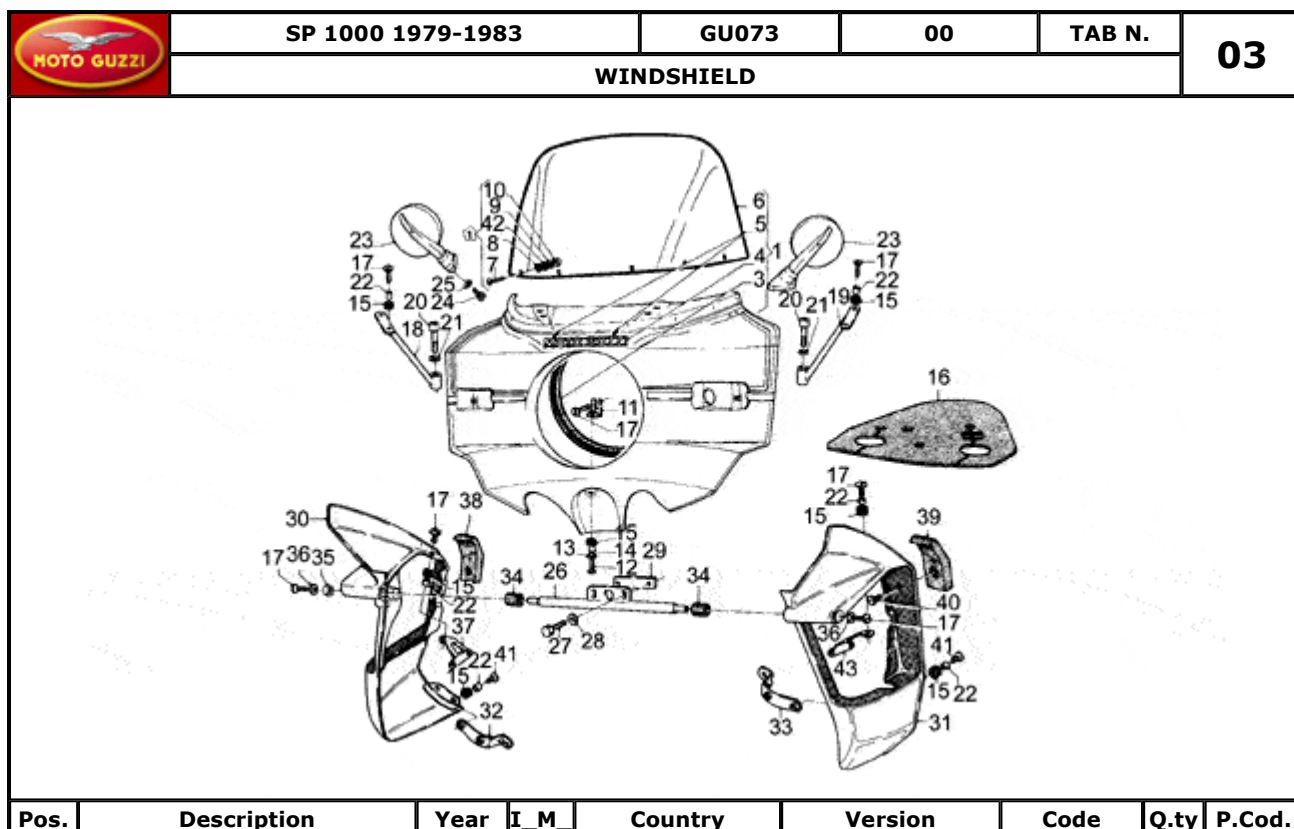

Pos.	Description	Year	I_M	Country	Version	Code	Q.ty	P.Cod.
1	Front fairing	-	-	-	-	GU17575442	1	
3	Gasket	-	-	-	-	GU17578960	1	
4	Name plate Moto Guzzi	-	-	-	-	GU39917300	1	
5	Clip	-	-	-	-	GU14105100	2	
6	Windscreen	-	-	-	-	GU17577261	1	
7	Screw	-	-	-	-	GU98260416	8	
8	Washer	-	-	-	-	GU14577850	8	
9	Washer	-	-	-	-	GU95007204	8	
10	Nut	-	-	-	-	GU92601004	8	
11	Fairing lower support	-	-	-	-	GU17578860	1	
12	Screw	-	-	-	-	GU98054314	1	
13	Washer	-	-	-	-	GU95000206	1	
14	Spacer	-	-	-	-	GU91180608	1	
15	Rubber spacer	-	-	-	-	GU91551085	11	
16	Protection	-	-	-	-	GU17571860	1	
17	Screw	-	-	-	-	GU98326016	10	
18	RH front fairing support	-	-	-	-	GU17578660	1	
19	LH front fairing support	-	-	-	-	GU17578661	1	
20	Screw	-	-	-	-	GU98072440	2	
21	Washer	-	-	-	-	GU95007208	2	
22	Spacer	-	-	-	-	GU91180607	8	
23	Rearview mirror	-	-	-	-	GU17769861	2	
24	Screw	-	-	-	-	GU98290513	4	
25	Washer	-	-	-	-	GU95007205	4	
26	Front fairing support	-	-	-	-	GU175708611	1	
27	Screw	-	-	-	-	GU98074420	2	
28	Washer	-	-	-	-	GU95007208	2	
29	Plate	-	-	-	-	GU17451750	1	
30	RH side panel	-	-	-	-	GU175703731	1	
31	LH side panel	-	-	-	-	GU175704731	1	
32	Plate	-	-	-	-	GU17571961	1	
33	LH front fairing support	-	-	-	-	GU175721611	1	
34	Protection	-	-	-	-	GU17573860	2