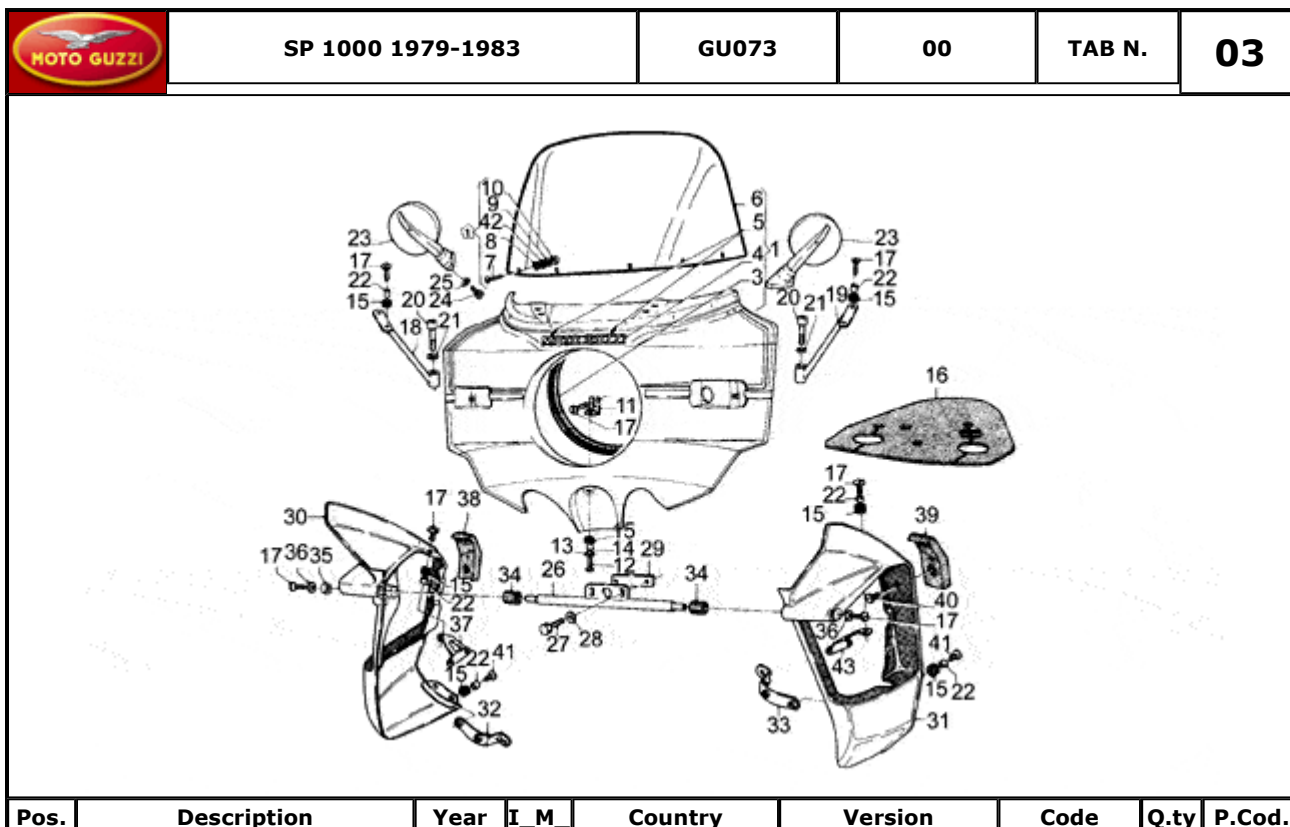

Pos.	Description	Year	I_M	Country	Version	Code	Q.ty	P.Cod.
1	Front fairing	-	-	-	-	GU17575442	1	
3	Gasket	-	-	-	-	GU17578960	1	
4	Name plate Moto Guzzi	-	-	-	-	GU39917300	1	
5	Clip	-	-	-	-	GU14105100	2	
6	Windscreen	-	-	-	-	GU17577261	1	
7	Screw	-	-	-	-	GU98260416	8	
8	Washer	-	-	-	-	GU14577850	8	
9	Washer	-	-	-	-	GU95007204	8	
10	Nut	-	-	-	-	GU92601004	8	
11	Fairing lower support	-	-	-	-	GU17578860	1	
12	Screw	-	-	-	-	GU98054314	1	
13	Washer	-	-	-	-	GU95000206	1	
14	Spacer	-	-	-	-	GU91180608	1	
15	Rubber spacer	-	-	-	-	GU91551085	11	
16	Protection	-	-	-	-	GU17571860	1	
17	Screw	-	-	-	-	GU98326016	10	
18	RH front fairing support	-	-	-	-	GU17578660	1	
19	LH front fairing support	-	-	-	-	GU17578661	1	
20	Screw	-	-	-	-	GU98072440	2	
21	Washer	-	-	-	-	GU95007208	2	
22	Spacer	-	-	-	-	GU91180607	8	
23	Rearview mirror	-	-	-	-	GU17769861	2	
24	Screw	-	-	-	-	GU98290513	4	
25	Washer	-	-	-	-	GU95007205	4	
26	Front fairing support	-	-	-	-	GU175708611	1	
27	Screw	-	-	-	-	GU98074420	2	
28	Washer	-	-	-	-	GU95007208	2	
29	Plate	-	-	-	-	GU17451750	1	
30	RH side panel	-	-	-	-	GU175703731	1	
31	LH side panel	-	-	-	-	GU175704731	1	
32	Plate	-	-	-	-	GU17571961	1	
33	LH front fairing support	-	-	-	-	GU175721611	1	
34	Protection	-	-	-	-	GU17573860	2