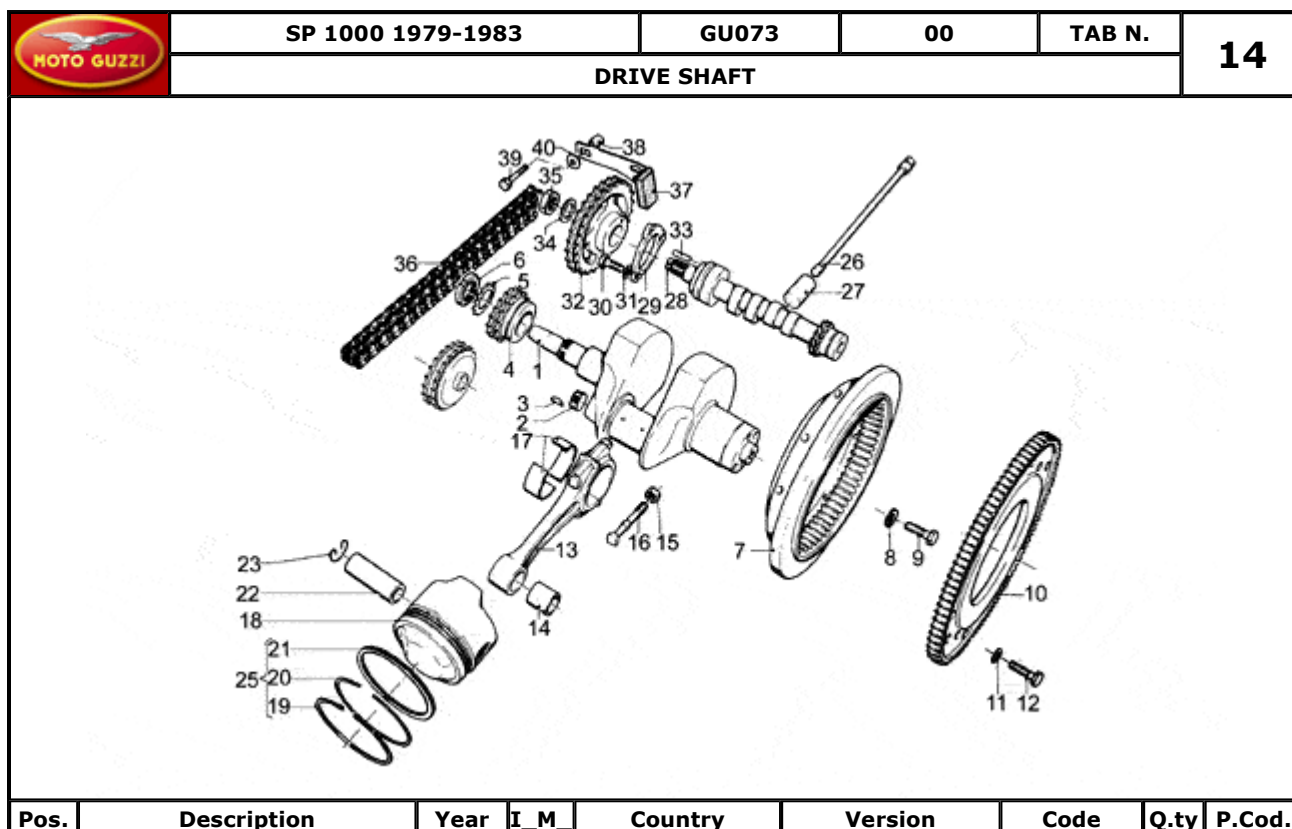

Pos.	Description	Year	I_M	Country	Version	Code	Q.ty	P.Cod.
1	Drive shaft	-	-	-	-	GU18064204	1	
2	Plug	-	-	-	-	GU12065400	1	
3	Transmission key	-	-	-	-	GU91702355	1	
4	Pinion	-	-	-	-	GU14072001	1	
5	Safety washer	-	-	-	-	GU95028025	1	
6	Ring nut	-	-	-	-	GU93601026	1	
7	Flywheel	-	-	-	-	GU17067050	1	
8	Washer 8,4X13X0,8	-	-	-	-	GU14615901	6	
9	Screw M8X25	-	-	-	-	GU12067701	6	
10	Chain ring	-	-	-	-	GU17067900	1	
11	Washer 8,4X13X0,8	-	-	-	-	GU14615901	8	
12	Hex screw M8X20	-	-	-	-	GU98054420	8	
13	Connecting rod	-	-	-	-	GU14061550	2	
14	Bush	-	-	-	-	GU91112128	2	
15	Self-locking nut	-	-	-	-	GU92731090	4	
16	Screw	-	-	-	-	GU30062260	4	
17	Bearing half-shell 0,762 mm	-	-	-	MIN	GU30062003	4	
	Bearing half-shell	-	-	-	std	GU30062000	4	
	Bearing half-shell 0,254 mm	-	-	-	MIN	GU30062001	4	
	Bearing half-shell 0,508 mm	-	-	-	MIN	GU30062002	4	
18	Piston	-	-	-	std	GU18060450	2	
19	Piston ring	-	-	-	std	GU18060750	2	
20	Piston ring	-	-	-	std	GU18060950	2	
21	Oil scraper ring	-	-	-	std	GU14061060	2	
22	Piston pin	-	-	-	-	GU13061260	2	
23	Stop ring	-	-	-	-	GU27061385	4	
25	Piston rings set	-	-	-	std	GU17060660	2	
26	Rocker arm rod	-	-	-	-	GU37045006	4	
27	Tappet	-	-	-	-	GU17045860	4	
28	Camshaft	-	-	-	-	GU14053301	1	
29	Flange	-	-	-	-	GU12054000	1	
30	Hex screw M6X20	-	-	-	-	GU98054320	3	
31	Washer 6,5x11x2	-	-	-	-	GU95120065	3