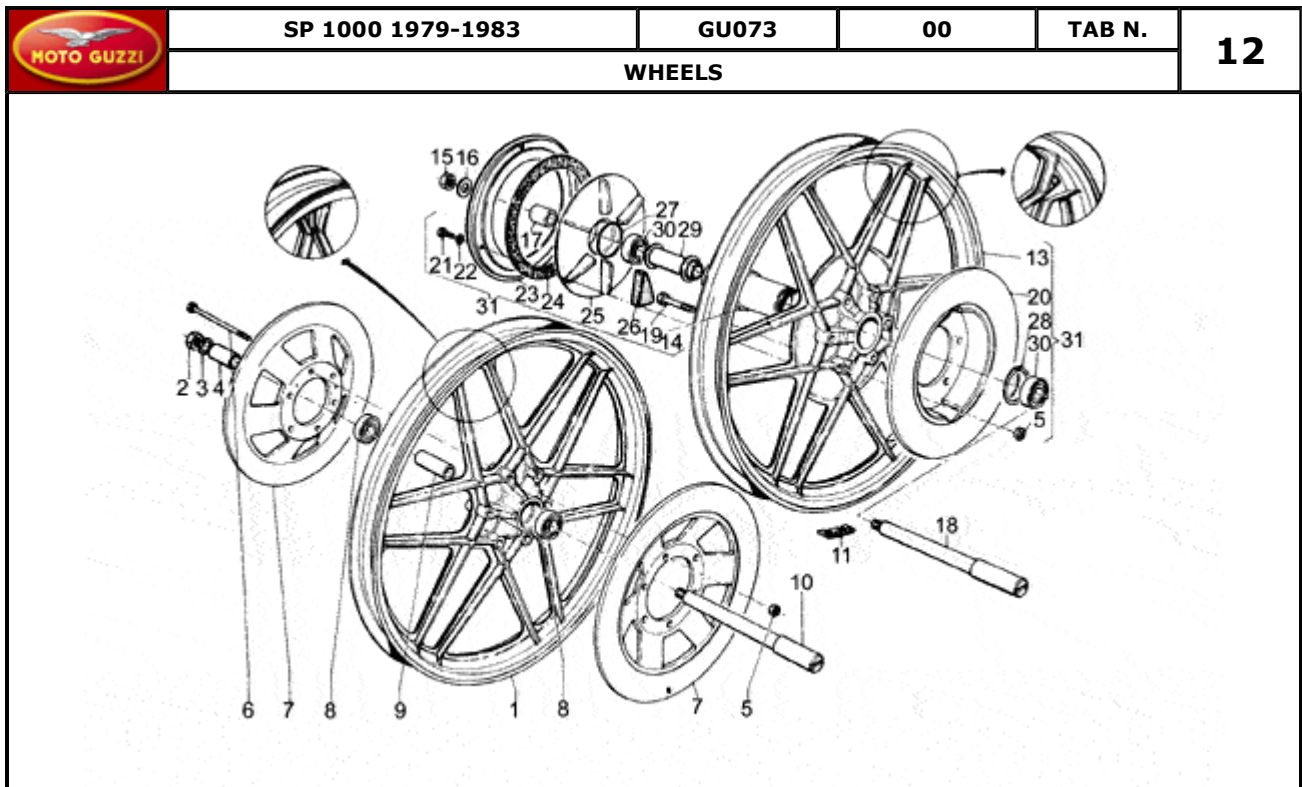

Pos.	Description	Year	I_M	Country	Version	Code	Q.ty	P.Cod.
1	Front wheel	-	-	-	-	GU17610360	1	
2	Nut M16X1,5	-	-	-	-	GU92602516	1	
3	Washer 17X27X2	-	-	-	-	GU95004217	1	
4	Spacer	-	-	-	-	GU17616360	1	
5	Nut	-	-	-	-	GU92630508	12	
6	Screw	-	-	-	-	GU98052499	6	
7	Front brake disc	-	-	-	-	GU28613345	2	
8	Bearing	-	-	-	-	GU92204221	2	
9	Spacer	-	-	-	-	GU14634051	1	
10	Front wheel spindle	-	-	-	-	GU17614160	1	
11	Counterweight	-	-	-	-	GU14616150	2	
13	Rear wheel	-	-	-	-	GU14630650	1	
14	Hub	-	-	-	-	GU14632250	1	
15	Nut M6X1,5	-	-	-	-	GU92602316	1	
16	Washer	-	-	-	-	GU14634400	1	
17	Spacer	-	-	-	-	GU17634150	1	
18	Pin	-	-	-	-	GU17633360	1	
19	Screw	-	-	-	-	GU98052445	6	
20	Rear brake disc	-	-	-	-	GU14635750	1	
21	Hex screw M6X20	-	-	-	-	GU98054320	3	
22	Notched washer	-	-	-	-	GU95021106	3	
23	Flange	-	-	-	-	GU14335650	1	
24	Ring	-	-	-	-	GU14335350	1	
25	Flexible coupling disc	-	-	-	-	GU14335203	1	
26	Rubber cush drive hub	-	-	-	-	GU01336800	12	
27	O-ring	-	-	-	-	GU90706490	1	
28	Circlip	-	-	-	-	GU90271055	1	
29	Bearing internal spacer	-	-	-	-	GU14634050	1	
30	Ball bearing 20X47X14	-	-	-	-	GU92204220	2	
31	Rear wheel	-	-	-	-	GU17630261	1