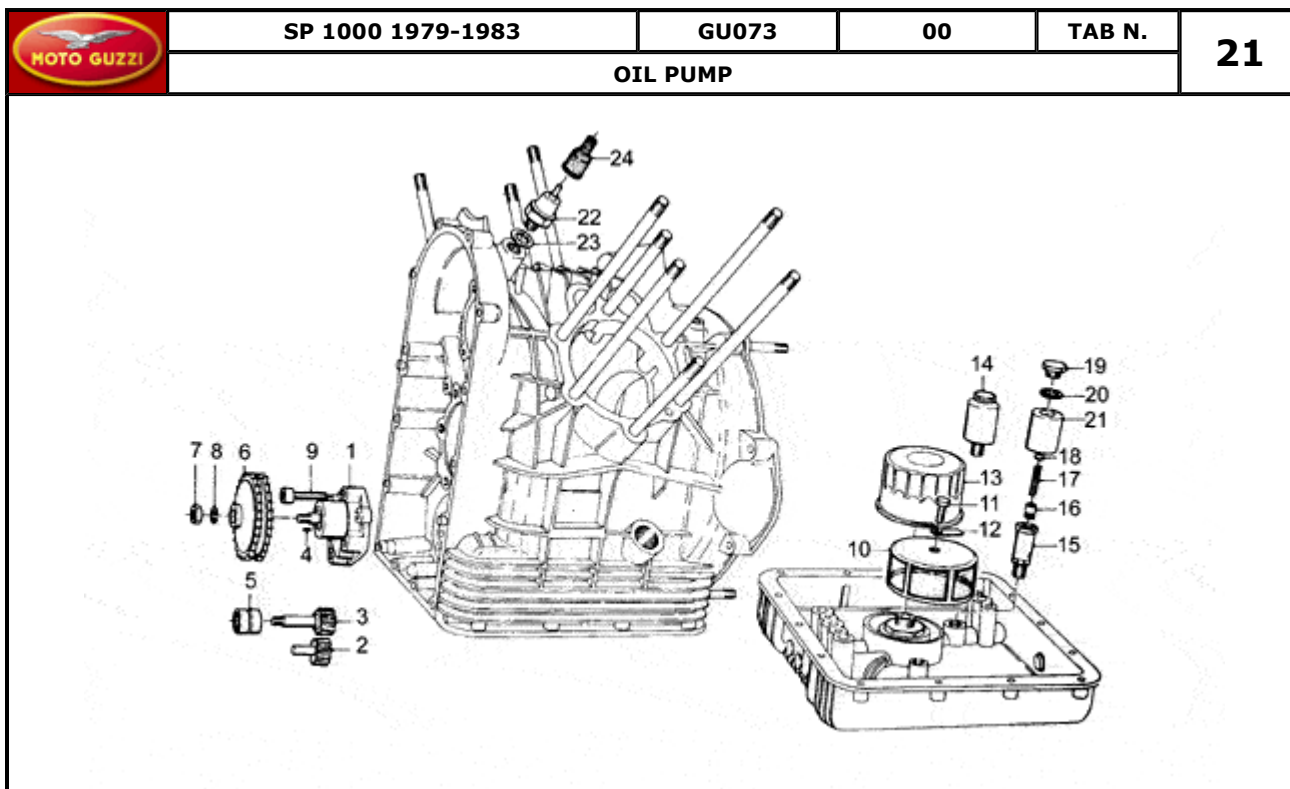

Pos.	Description	Year	I_M_	Country	Version	Code	Q.ty	P.Cod.
1	Oil pump gear	-	-	-	-	GU30147700	1	
2	Driven gear	-	-	-	-	GU13148400	1	
3	Drive gear	-	-	-	-	GU13147800	1	
4	Transmission key	-	-	-	-	GU13148300	1	
5	Roller bearing 10x22x20	-	-	-	-	GU92252210	1	
6	Oil pump gear	-	-	-	-	GU13147701	1	
7	Nut	-	-	-	-	GU92602308	1	
8	Spring washer	-	-	-	-	GU95120085	1	
9	Screw M8X30	-	-	-	-	GU98622430	4	
10	Oil filter	-	-	-	-	GU14152200	1	
11	Hex screw M6X16	-	-	-	-	GU98054316	1	
12	Plate	-	-	-	-	GU95187006	1	
13	Oil filter 61 mm	-	-	-	-	GU14153000	1	
14	Oil valve cpl.	-	-	-	-	GU03158200	1	
15	Valve body	-	-	-	-	GU10158701	1	
16	Piston	-	-	-	-	GU12150900	1	
17	Valve spring	-	-	-	-	GU94321072	1	
18	Bottom	-	-	-	-	GU12150700	1	
19	Plug	-	-	-	-	GU12159000	1	
20	Washer 14,5X20X1	-	-	-	-	GU95100523	1	
21	Cup	-	-	-	-	GU14158800	1	
22	Pressure sensor	-	-	-	-	GU17768750	1	
23	Gasket 12,25	-	-	-	-	GU12006400	1	
24	Cap	-	-	-	-	GU12717600	1