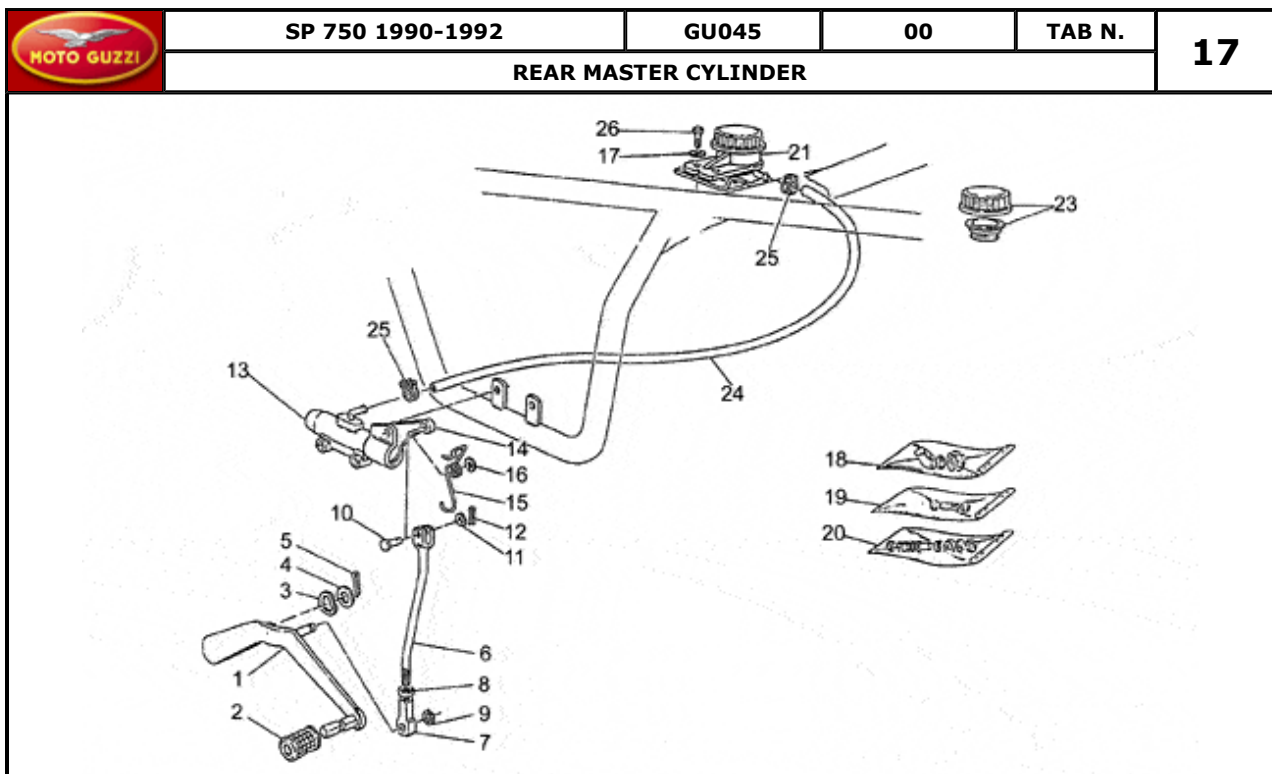

Pos.	Description	Year	I_M_	Country	Version	Code	Q.ty	P.Cod.
1	Rear brake lever	-	-	-	-	GU19677000	1	
2	Rubber spacer	-	-	-	-	GU14251001	1	
3	Spring washer	-	-	-	-	GU95129260	1	
4	Flat washer	-	-	-	-	GU95004215	1	
5	Split pin	-	-	-	-	GU95500227	1	
6	Tie rod	-	-	-	-	GU19675100	1	
7	Block	-	-	-	-	GU18257551	1	
8	Nut	-	-	-	-	GU92690073	1	
9	Circlip	-	-	-	-	GU90271008	1	
10	Pin	-	-	-	-	GU95770265	1	
11	Washer	-	-	-	-	GU95129110	1	
12	Split pin	-	-	-	-	GU95500222	1	
13	Rear master cylinder	-	-	-	-	GU31666990	1	
14	Rear brake lever	-	-	-	-	GU19667500	1	
15	Rear brake lever spring	-	-	-	-	GU19667600	1	
16	Washer 6,15x11x0,8	-	-	-	-	GU95004206	1	
17	Washer 5,25x14x1,5	-	-	-	-	GU95100059	2	
18	Pump connection overhaul unit	-	-	-	-	GU19659500	1	
19	Lever overhaul kit	-	-	-	-	GU19659600	1	
20	Pump revision kit	-	-	-	-	GU17659350	1	
21	Brake oil tank	-	-	-	-	GU65663500	1	
23	Tank cap	-	-	-	-	GU17661052	1	
24	Rear brake hose	-	-	-	-	GU00823950050	1	
25	Hose clamp	-	-	-	-	GU19157800	2	
26	Screw	-	-	-	-	GU98054216	2