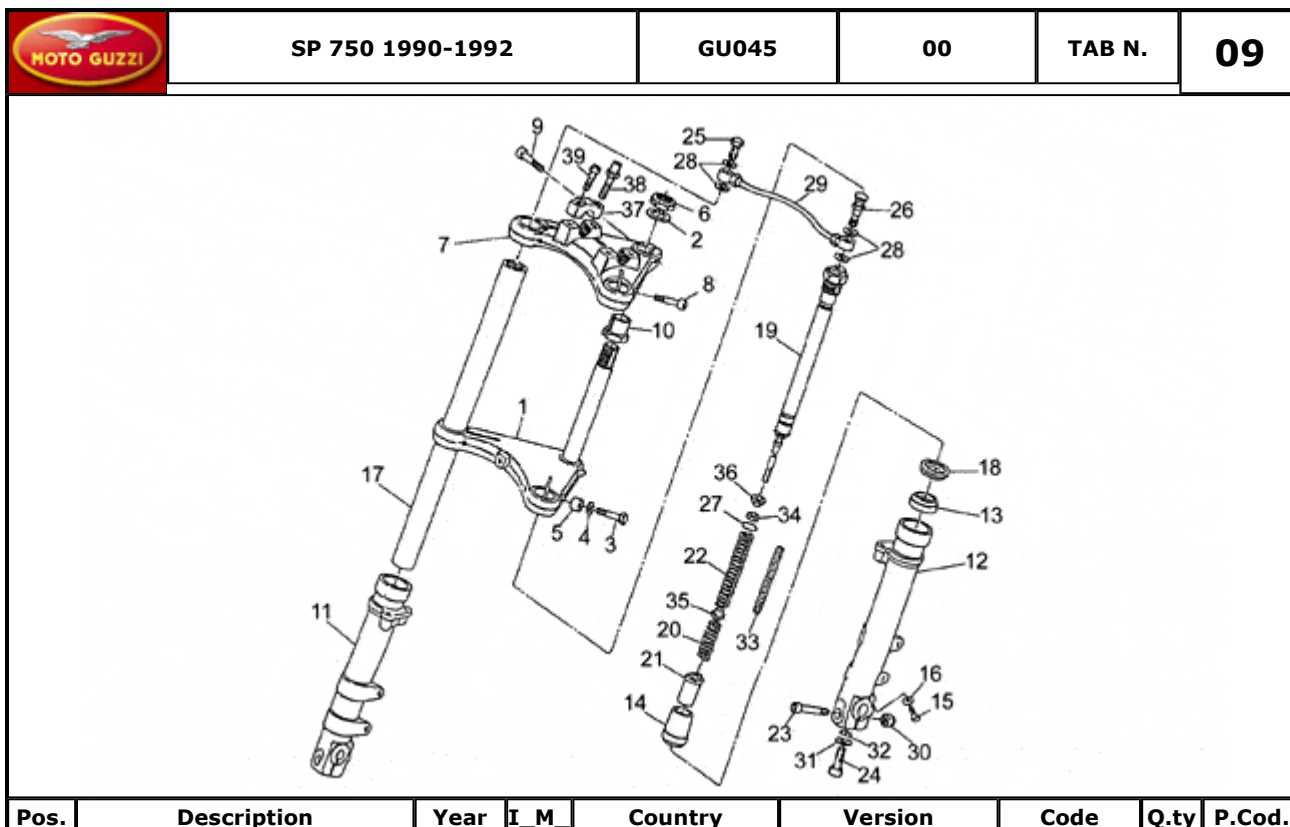

Pos.	Description	Year	I_M	Country	Version	Code	Q.ty	P.Cod.
1	Lower plate	-	-	-	-	GU31494040	1	
2	Stem plug washer	-	-	-	-	GU18513560	1	
3	Hex screw M10X55	-	-	-	-	GU98072555	2	
4	Washer	-	-	-	-	GU95007210	2	
5	Spacer	-	-	-	-	GU91181016	2	
6	Plug	-	-	-	-	GU18513460	1	
7	Fork upper plate POLIZIA	-	-	-	-	GU31493140	1	
8	Screw	-	-	-	-	GU98610540	2	
9	Screw	-	-	-	-	GU98612535	1	
10	Steering lock bush	-	-	-	-	GU18516660	1	
11	RH sleeve -grey-	-	-	-	-	GU31522515	1	
12	LH sleeve -grey-	-	-	-	-	GU31522615	1	
13	Oil seal	-	-	-	-	GU90403857	2	
14	Lower bush	-	-	-	-	GU28527640	2	
15	Screw	-	-	-	-	GU98622320	2	
16	Washer 6,25x10x1,5	-	-	-	-	GU95100116	4	
17	Sleeve	-	-	-	-	GU23525470	2	
18	Dust cover	-	-	-	-	GU31524550	2	
19	Shock absorber	-	-	-	-	GU23526470	2	
20	Return spring	-	-	-	-	GU23526610	2	
21	End stop	-	-	-	-	GU28527540	2	
22	Spring	-	-	-	-	GU23526910	2	
23	Screw	-	-	-	-	GU98622545	2	
24	Screw	-	-	-	-	GU98622530	2	
25	Bored screw	-	-	-	-	GU28556450	1	
26	Air valve	-	-	-	-	GU28556250	1	
27	Gasket ring	-	-	-	-	GU90706282	2	
28	Copper washer	-	-	-	-	GU28556350	4	
29	Front shock absorber tube	-	-	-	-	GU19529660	1	
30	Nut	-	-	-	-	GU92781100	2	
31	Flat washer	-	-	-	-	GU27499120	2	
32	O-ring 9x2	-	-	-	-	GU90706094	2	
33	Anti-rubbing pipe	-	-	-	-	GU23526370	2