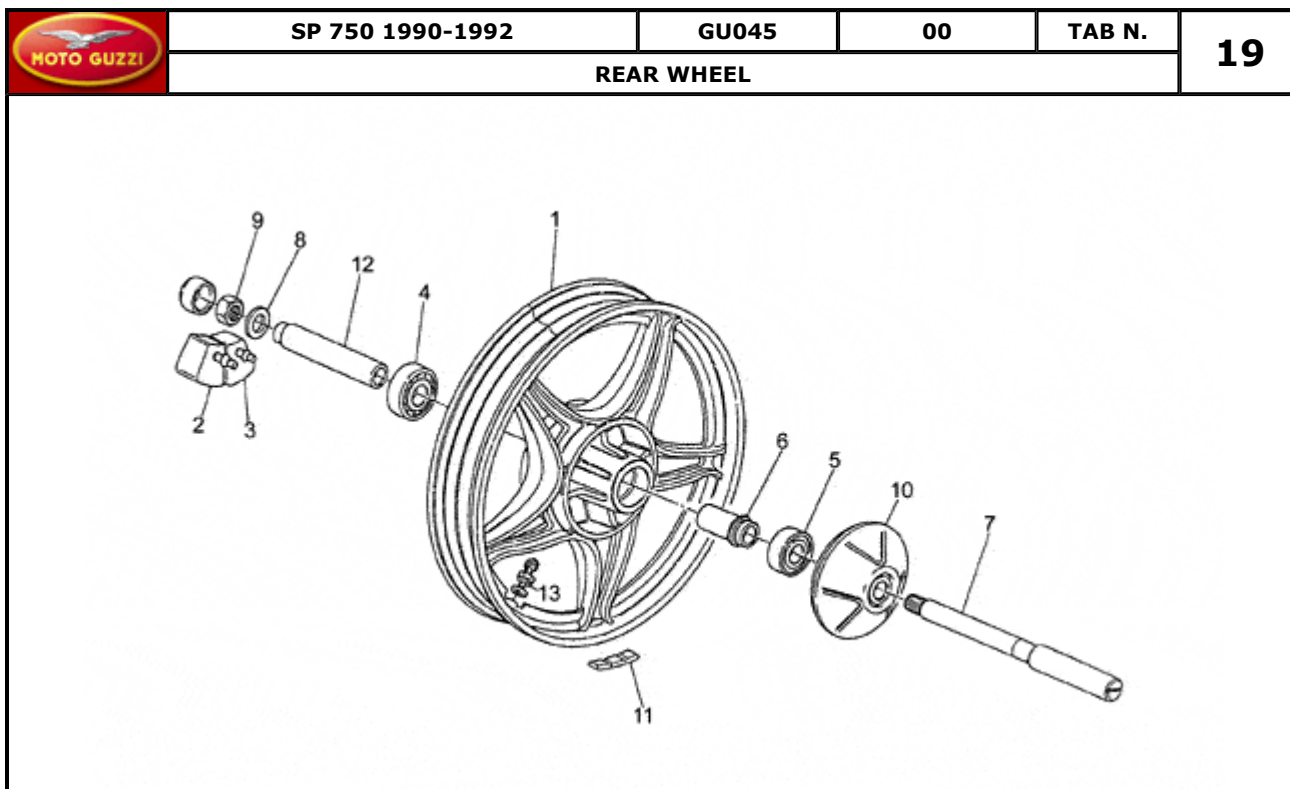

Pos.	Description	Year	I_M	Country	Version	Code	Q.ty	P.Cod.
1	Rear wheel	-	-	-	-	GU31630640	1	
2	RH rubber coupling	-	-	-	-	GU19632501	6	
3	LH rubber coupling	-	-	-	-	GU19632502	6	
4	Bearing	-	-	-	-	GU92204218	1	
5	Bearing	-	-	-	-	GU92204217	1	
6	Bearing internal spacer	-	-	-	-	GU19633935	1	
7	Rear wheel spindle	-	-	-	-	GU23633380	1	
8	Washer	-	-	-	-	GU14634400	1	
9	Nut M6X1,5	-	-	-	-	GU92602316	1	
10	Protection	-	-	-	-	GU19636400	1	
11	Counterweight	-	-	-	-	GU14616150	0	
12	Spacer	-	-	-	-	GU19634100	1	
13	Air valve	-	-	-	-	GU28617760	1