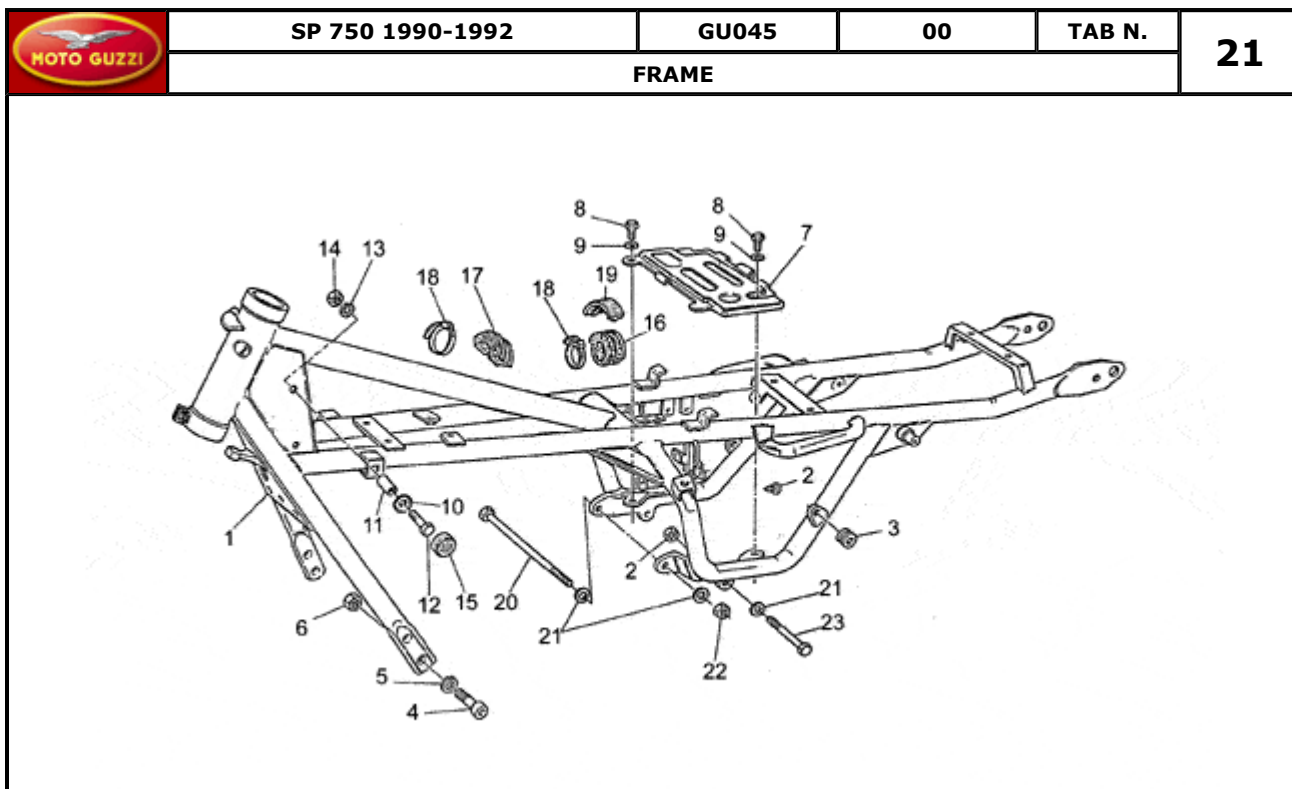

Pos.	Description	Year	I_M	Country	Version	Code	Q.ty	P.Cod.
1	Frame	-	-	-	-	GU31400140	1	
2	Drift	-	-	-	-	GU19705900	2	
3	Grommet	-	-	-	-	GU91551092	4	
4	Screw 25 mm	-	-	-	-	GU98622525	4	
5	Washer	-	-	-	-	GU95120105	4	
6	Nut	-	-	-	-	GU92602210	4	
7	Plate	-	-	-	-	GU27418220	1	
8	Screw	-	-	-	-	GU98054418	4	
9	Washer	-	-	-	-	GU95004208	4	
10	Disc	-	-	-	-	GU39103500	2	
11	Spacer	-	-	-	-	GU91180613	2	
12	Screw	-	-	-	-	GU98054325	2	
13	Washer 6,15x11x0,8	-	-	-	-	GU95004206	2	
14	Nut M6x1	-	-	-	-	GU92630106	2	
15	Drift	-	-	-	-	GU39103400	2	
16	Rubber spacer	-	-	-	-	GU27109085	2	
17	Drift	-	-	-	-	GU14107100	1	
18	Hose clamp 3,6x20,6	-	-	-	-	GU14609650	3	
19	Rubber spacer	-	-	-	-	GU27108935	2	
20	Pin M10x205	-	-	-	-	GU98110199	1	
21	Washer 10,2x18x2	-	-	-	-	GU95004210	3	
22	Nut	-	-	-	-	GU92602210	2	
23	Screw	-	-	-	-	GU98052555	2