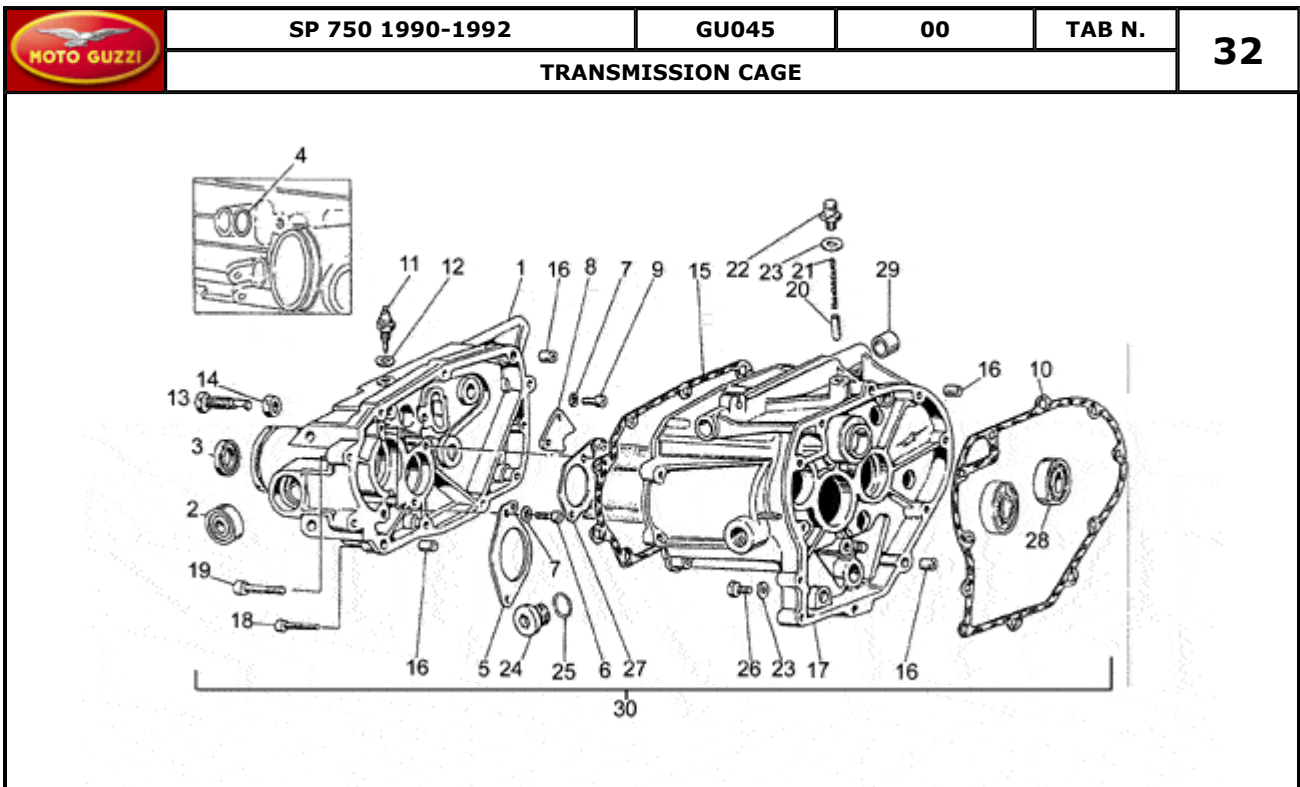

Pos.	Description	Year	I_M	Country	Version	Code	Q.ty	P.Cod.
1	Box cover, grey	-	-	-	-	GU19200861	1	
2	Bearing 15x35x11	-	-	-	-	GU92204215	2	
3	Gasket ring 28x40x7	-	-	-	-	GU90402841	1	
4	O-ring 13,95x2,92	-	-	-	-	GU90706140	1	
5	Plate	-	-	-	-	GU23213870	1	
6	Screw	-	-	-	-	GU98622314	4	
7	Washer 6,4x10x0,7	-	-	-	-	GU14217901	6	
8	Plate	-	-	-	-	GU19235800	1	
9	Screw	-	-	-	-	GU98622314	2	
10	Gasket	-	-	-	-	GU23200370	1	
11	Sensor	-	-	-	-	GU19207220	1	
12	Gasket 8,25x15x1	-	-	-	-	GU12154200	1	
13	Screw M12x1,25	-	-	-	-	GU19237800	1	
14	Low nut M12x1,25	-	-	-	-	GU92602512	1	
15	Gasket	-	-	-	-	GU19201120	1	
16	Bush 6,6x9x13	-	-	-	-	GU19002020	4	
17	Gearbox, grey	-	-	-	-	GU31200280	1	
18	Screw M6X30	-	-	-	-	GU98620330	7	
19	Screw M8X35	-	-	-	-	GU98620435	4	
20	Pawl	-	-	-	-	GU55234700	1	
21	Lever return spring	-	-	-	-	GU94321067	1	
22	Breather plug	-	-	-	-	GU19206501	1	
23	Gasket	-	-	-	-	GU10528900	2	
24	Oil plug	-	-	-	-	GU19351200	1	
25	O-ring 20,24X2,62	-	-	-	-	GU90706203	1	
26	Oil unload plug M10X1	-	-	-	-	GU31003766	1	
27	Oil bulhead	-	-	-	-	GU19208220	1	
28	Ball bearing 20x42x12	-	-	-	-	GU92201120	1	
29	Bush 10,25x15,7x8	-	-	-	-	GU19202320	2	
30	Transmission assy and housing	-	-	-	-	GU27991560	1