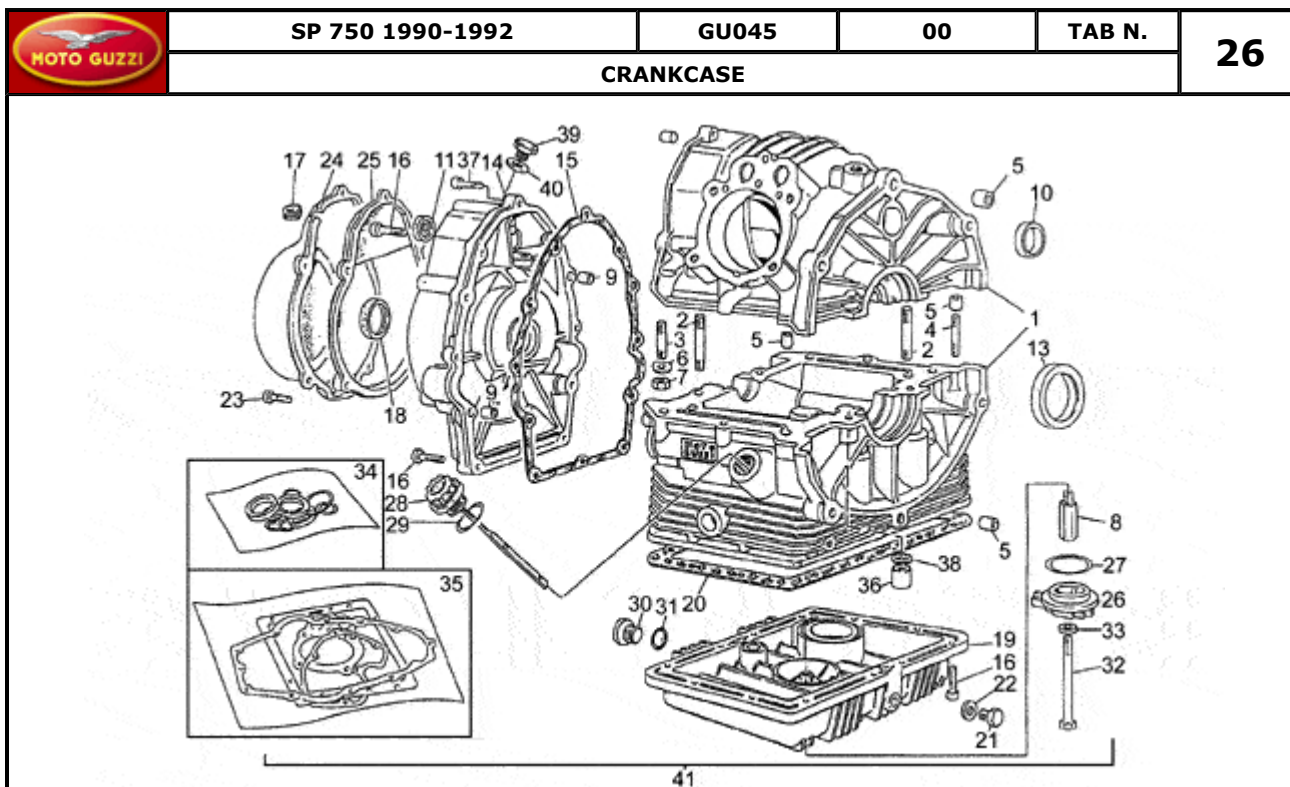

Pos.	Description	Year	I_M	Country	Version	Code	Q.ty	P.Cod.
1	Crankcase, grey	-	-	-	-	GU20000320	1	
2	Stud bolt	-	-	-	-	GU96451560	4	
3	Stud bolt	-	-	-	-	GU96451430	4	
4	Stud bolt	-	-	-	-	GU96508055	2	
5	Bush	-	-	-	-	GU19015020	4	
6	Spring washer 8x15x0,3	-	-	-	-	GU61270300	6	
7	Nut M8X1,25	-	-	-	-	GU92602208	6	
8	Union	-	-	-	-	GU19003800	1	
9	Bush 6,6x9x13	-	-	-	-	GU19002020	2	
10	Plug	-	-	-	-	GU19016320	1	
11	Gasket ring	-	-	-	-	GU90401530	1	
13	Gasket ring	-	-	-	-	GU90405367	1	
14	Cover grey	-	-	-	-	GU31001480	1	
15	Gasket	-	-	-	-	GU19001200	1	
16	Screw	-	-	-	-	GU98620325	22	
17	Plug	-	-	-	-	GU19017120	1	
18	Gasket ring 28x38x7	-	-	-	-	GU90402840	1	
19	Engine oil sump, blank	-	-	-	-	GU27003585	1	
20	Gasket	-	-	-	-	GU19003602	1	
21	Oil unload plug M10X1	-	-	-	-	GU31003766	1	
22	Gasket	-	-	-	-	GU10528900	1	
23	Hex socket screw M6X18	-	-	-	-	GU98622318	5	
24	Cover	-	-	-	-	GU27001636	1	
25	Flange	-	-	-	-	GU27001136	1	
26	Cover, blank	-	-	-	-	GU19003400	1	
27	O-ring	-	-	-	-	GU90706444	1	
28	Oil load plug	-	-	-	-	GU27004985	1	
29	Gasket ring	-	-	-	-	GU90706282	1	
30	Oil plug	-	-	-	-	GU19351200	1	
31	O-ring 20,24X2,62	-	-	-	-	GU90706203	1	
32	Bolt	-	-	-	-	GU27152885	1	
33	Gasket 8,25x15x1	-	-	-	-	GU12154200	1	
34	Oil seals - set	-	-	-	-	GU19999580	1