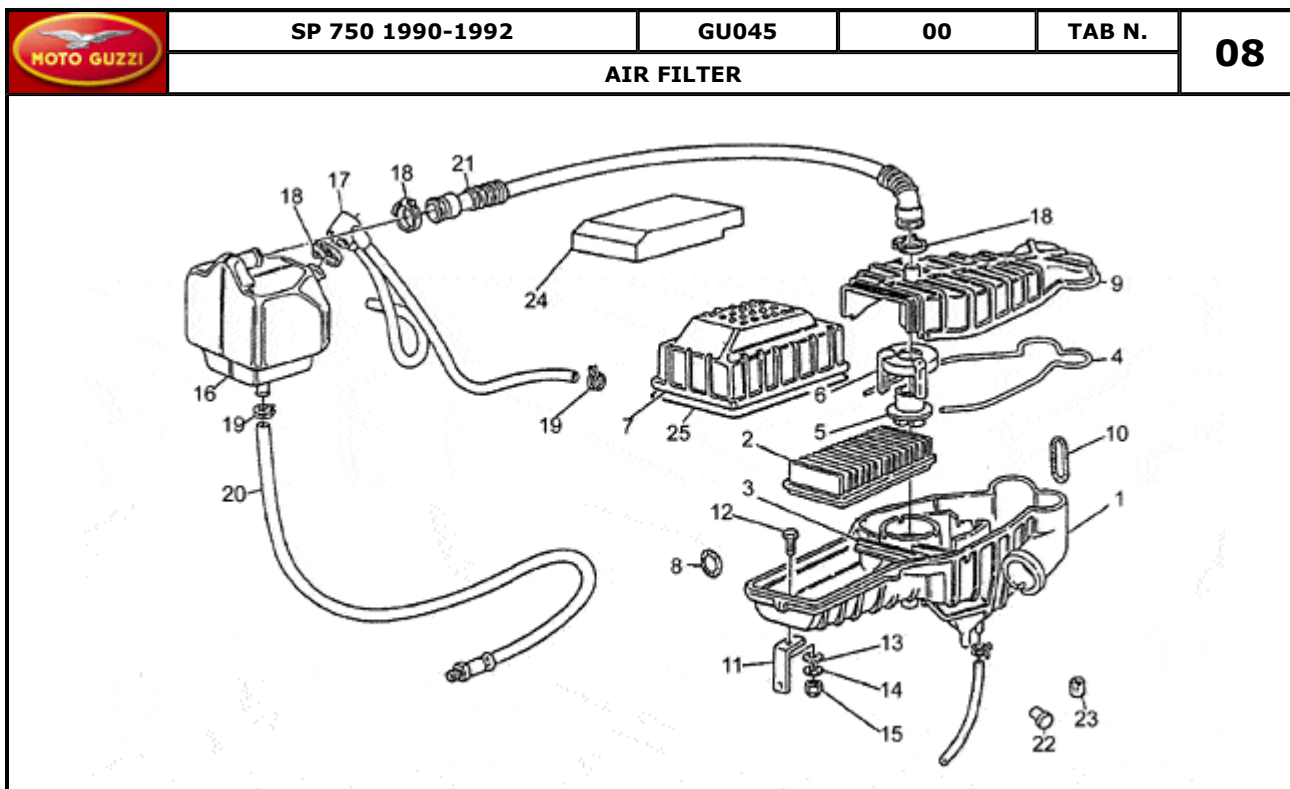

Pos.	Description	Year	I_M	Country	Version	Code	Q.ty	P.Cod.
1	Lower side filter case	-	-	-	-	GU19114060	1	
2	Air filter	-	-	-	-	GU28113650	1	
3	Bracket	-	-	-	-	GU19112960	1	
4	Gasket	-	-	-	-	GU19113960	1	
5	Protection	-	-	-	-	GU19111060	1	
6	Cover	-	-	-	-	GU19111160	1	
7	Filter cover	-	-	-	-	GU19113760	1	
8	Short spring	-	-	-	-	GU31110715	3	
9	Upper side filter case	-	-	-	-	GU19113460	1	
10	Lenght spring	-	-	-	-	GU31110815	1	
11	Square	-	-	-	-	GU27114160	1	
12	Screw	-	-	-	-	GU98054214	1	
13	Notched washer	-	-	-	-	GU95021105	1	
14	Washer	-	-	-	-	GU95000205	1	
15	Nut	-	-	-	-	GU92630105	1	
16	Housing	-	-	-	-	GU27153460	1	
17	Breather	-	-	-	-	GU23159670	1	
18	Hose clamp	-	-	-	-	GU93305018	3	
19	Hose clamp	-	-	-	-	GU61108400	3	
20	Breather	-	-	-	-	GU27159360	1	
21	Pipe	-	-	-	-	GU27157420	1	
22	Lockup rubber	-	-	-	-	GU19433000	1	
23	Rubber spacer	-	-	-	-	GU14423800	1	
24	Guard	-	-	-	-	GU27111271	1	
25	Gasket	-	-	-	-	GU27113985	1