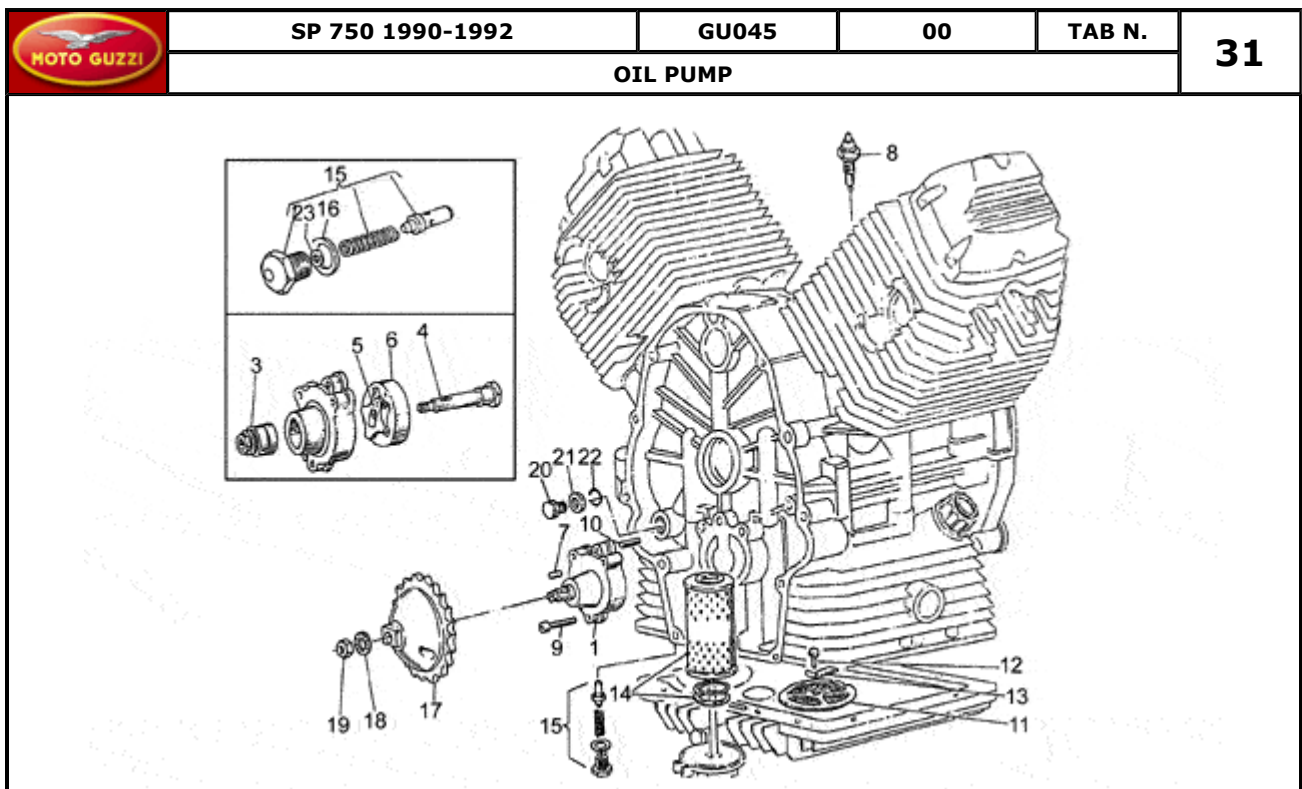

Pos.	Description	Year	I_M	Country	Version	Code	Q.ty	P.Cod.
1	Oil pump	-	-	-	-	GU19146420	1	
3	Roller bearing 10x22x20	-	-	-	-	GU92252210	1	
4	Oil pump shaft assy.	-	-	-	-	GU19147820	1	
5	Inner rotor	-	-	-	-	GU19148420	1	
6	Outer rotor	-	-	-	-	GU19148620	1	
7	Guide roller	-	-	-	-	GU92296726	1	
8	Pressure sensor	-	-	-	02201N	GU31999581	1	
9	Screw M6X35	-	-	-	-	GU98620335	3	
10	Pin	-	-	-	-	GU19018920	2	
11	Oil filter	-	-	-	-	GU19152200	1	
12	Screw	-	-	-	-	GU98054314	1	
13	Plate	-	-	-	-	GU95187006	1	
14	Oil filter	-	-	-	-	GU27153085	1	
15	Oil pressure valve	-	-	-	-	GU31158250	1	
16	Washer 18,25x24x1	-	-	-	-	GU18144350	3	
17	Oil pump gear	-	-	-	-	GU19147721	1	
18	Washer 10,5x16x1	-	-	-	-	GU19149800	1	
19	Nut M10x1,25	-	-	-	-	GU92602510	1	
20	Plug	-	-	-	-	GU31016050	1	
21	Gasket 14,25	-	-	-	-	GU18161150	1	
22	O-ring	-	-	-	-	GU90706111	1	
23	Washer 6,15x11x0,8	-	-	-	-	GU95004206	1