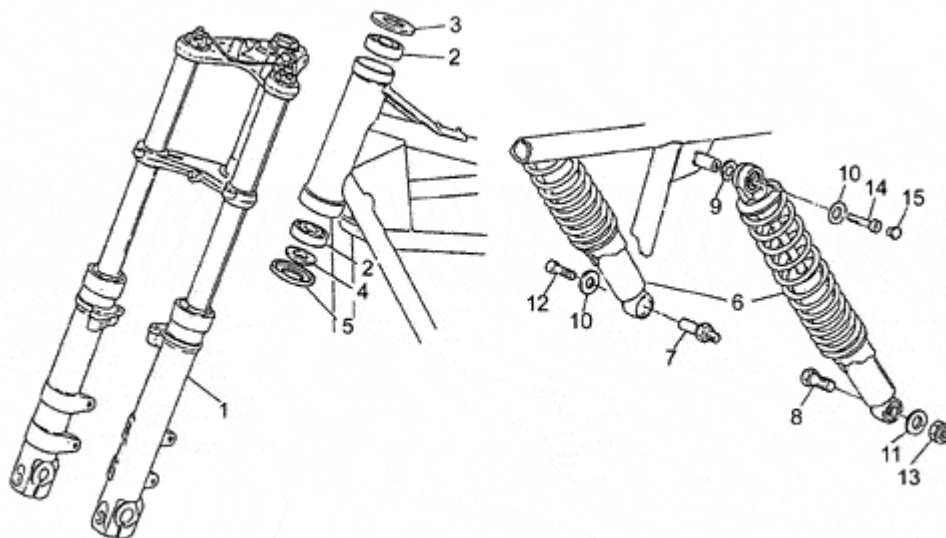

SP 750 1990-1992	GU045	00	TAB N.	20
	FRONT/REAR SHOCK ABSORBER				

Pos.	Description	Year	I_M_	Country	Version	Code	Q.ty	P.Cod.
1	Front fork, grey	-	-	-	-	GU31490240	1	
2	Tap.roller bearing	-	-	-	-	GU92249225	2	
3	Cup	-	-	-	-	GU14494600	1	
4	Clearance washer	-	-	-	-	GU14516700	1	
5	Dust cover	-	-	-	-	GU14517000	1	
6	Rear shock absorber	-	-	-	M	GU31999240	2	
	Rear shock absorber	-	-	-	K	GU31550240	2	
7	Pin	-	-	-	-	GU23555281	1	
8	Pin	-	-	-	-	GU23555280	1	
9	Spacer	-	-	-	-	GU91181407	2	
10	Washer	-	-	-	-	GU95100256	3	
11	Notched washer	-	-	-	-	GU95021110	1	
12	Screw	-	-	-	-	GU98822416	1	
13	Nut	-	-	-	-	GU92602410	1	
14	Screw	-	-	-	-	GU98620455	2	
15	Plug	-	-	-	-	GU23943410	2