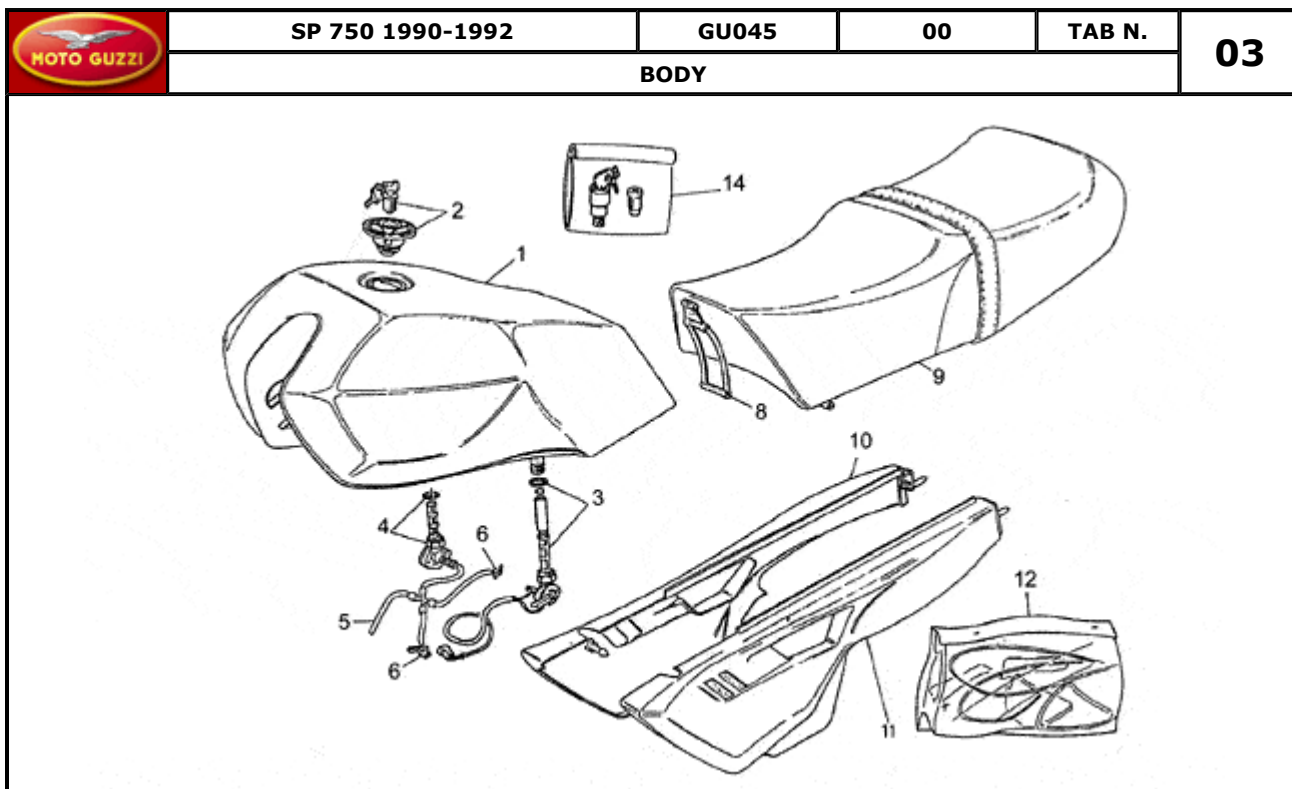

Pos.	Description	Year	I_M	Country	Version	Code	Q.ty	P.Cod.
1	Fuel tank	-	-	-	-	g.c	GU31100240	1
	Fuel tank	-	-	-	-	v.p	GU31100241	1
	Fuel tank	-	-	-	-	gr	GU231002301	1
2	Tank cap	-	-	-	-	-	GU62103920	1
3	LH fuel cock	-	-	-	-	-	GU23105370	1
4	RH fuel cock	-	-	-	-	-	GU23105470	1
5	Fuel pipe	-	-	-	-	-	GU29106500	1
6	Hose clamp	-	-	-	-	-	GU28108410	4
8	Tie rod	-	-	-	-	-	GU19102750	1
9	Saddle	-	-	-	-	-	GU27460586	1
10	RH side panel	-	-	-	-	gr	GU275703861	1
	RH side panel	-	-	-	-	g.c	GU31570340	1
	RH side panel	-	-	-	-	v.p	GU31570341	1
11	LH side panel	-	-	-	-	gr	GU275704861	1
	LH side panel	-	-	-	-	g.c	GU31570440	1
	LH side panel	-	-	-	-	v.p	GU31570441	1
12	Decal set	-	-	-	-	-	GU31923340	1
14	Lock hardware kit	-	-	-	-	-	GU27736887	1