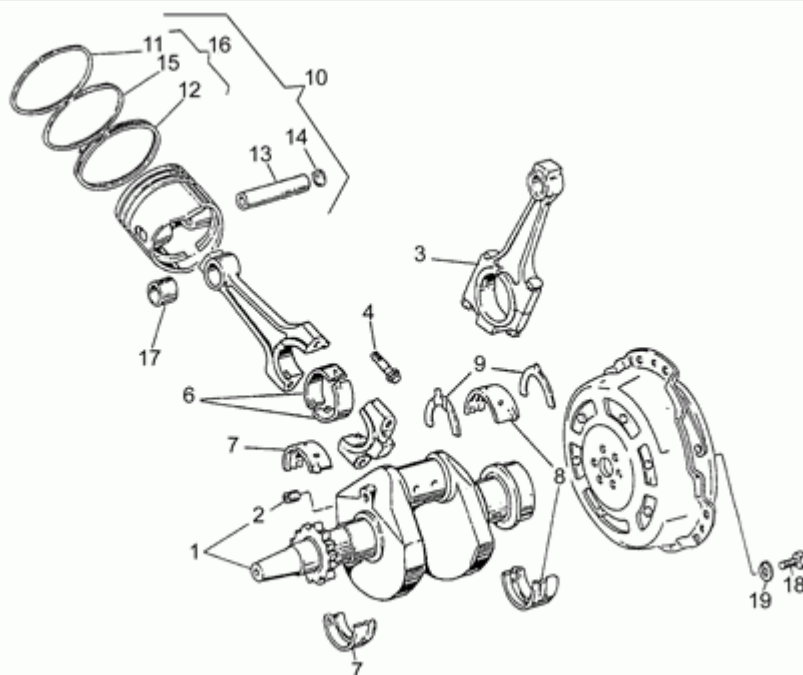

SP 750 1990-1992	GU045	00	TAB N.	22
	DRIVE SHAFT				

Pos.	Description	Year	I_M	Country	Version	Code	Q.ty	P.Cod.
1	Crankshaft cpl.	-	-	-	-	GU27064185	1	
2	Plug	-	-	-	-	GU19065400	1	
3	Connecting rod cpl.	-	-	-	-	GU27061585	2	
4	Screw	-	-	-	-	GU19062261	4	
6	Bearing half-shell	-	-	-	-	GU27062060	4	
7	Front main half-bearing	-	-	-	-	GU27065660	2	
8	Rear main half-bearing	-	-	-	-	GU27066560	2	
9	Half-clamp	-	-	-	-	GU27066460	2	
10	Piston assy	-	-	-	00800N	GU20060220	2	
11	Slot piston ring	-	-	-	-	GU19060763	2	
12	Scraper ring	-	-	-	-	GU19061063	2	
13	Piston pin	-	-	-	-	GU27061285	2	
14	Stop ring	-	-	-	-	GU27061385	4	
15	Slot piston ring	-	-	-	-	GU27060860	2	
16	Pistonring set	-	-	-	-	GU31060616	2	
17	Bush	-	-	-	-	GU27061885	2	
18	Screw	-	-	-	-	GU19067700	6	
19	Washer 8,4X13X0,8	-	-	-	-	GU14615901	6