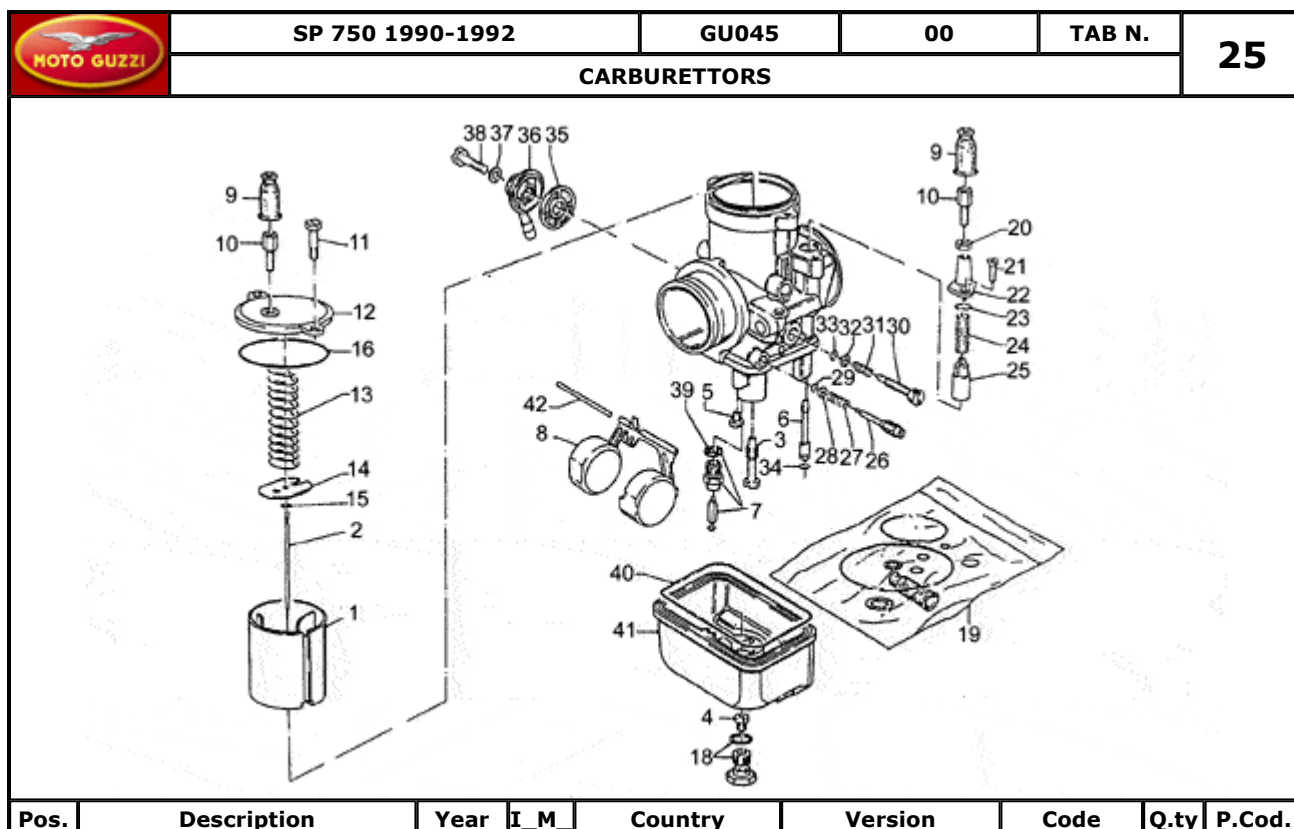

Pos.	Description	Year	I_M	Country	Version	Code	Q.ty	P.Cod.
1	Gas valve 45	-	-	-	-	GU23934870	2	
2	Conical pin 8	-	-	-	-	GU19934960	2	
3	Needle valve 266t	-	-	-	-	GU31935515	2	
4	Main jet 100	-	-	-	-	GU27935775	2	
5	Idle jet 38	-	-	-	-	GU27935960	2	
6	Starter jet 60	-	-	-	-	GU19936000	2	
7	Needle valve	-	-	-	-	GU19934600	2	
8	Float gr.9,5	-	-	-	-	GU27934315	2	
9	Throttle cable cap	-	-	-	-	0000000	4	
10	Wire tensioner screw	-	-	-	-	GU12937200	4	
11	Screw	-	-	-	-	GU14934650	2	
12	Cover	-	-	-	-	GU19935080	2	
13	Gas valve return spring	-	-	-	-	GU19937180	2	
14	Plate	-	-	-	-	GU19938580	2	
15	Conical pin clip	-	-	-	-	GU65933600	2	
16	Gasket	-	-	-	-	0000000	2	
18	Float chamber fix.plug	-	-	-	-	GU27933720	2	
19	Gaskets set	-	-	-	-	GU19939980	1	
20	Nut	-	-	-	-	GU49938800	4	
21	Screw	-	-	-	-	GU13937900	2	
22	Starter device cover	-	-	-	-	GU17937450	2	
23	Gasket	-	-	-	-	0000000	2	
24	Valve spring	-	-	-	-	GU39937600	2	
25	Starter valve	-	-	-	-	GU13937800	2	
26	Adj.min.eng.speed screw	-	-	-	-	GU13936200	2	
27	Spring	-	-	-	-	GU13936300	2	
28	Flat washer	-	-	-	-	GU65933700	2	
29	Gasket	-	-	-	-	0000000	2	
30	Gas valve adjuster screw	-	-	-	-	GU13936600	2	
31	Spring	-	-	-	-	GU13936700	2	
32	Flat washer	-	-	-	-	GU14931650	2	
33	Gasket	-	-	-	-	0000000	2	
34	Starter jet gasket	-	-	-	-	0000000	2