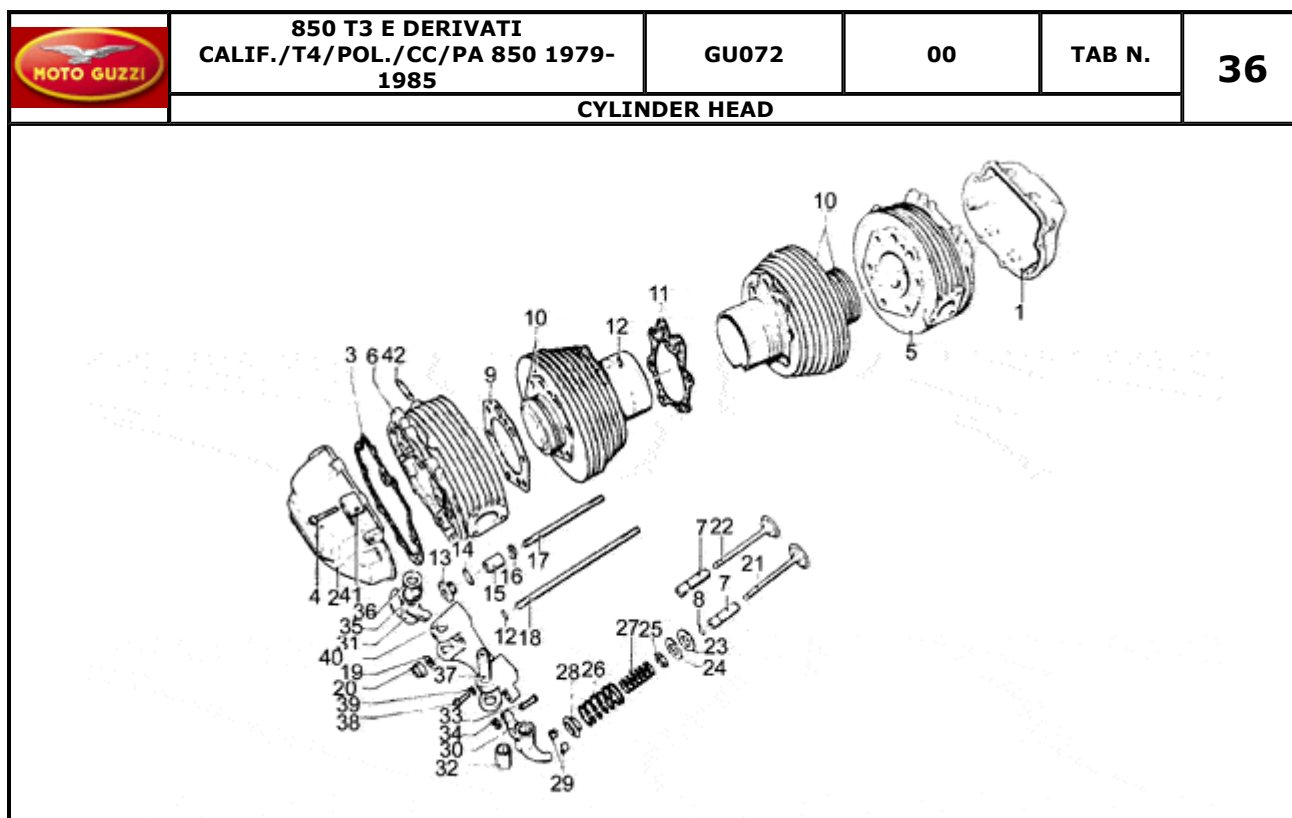

Pos.	Description	Year	I_M_	Country	Version	Code	Q.ty	P.Cod.
1	RH cover	-	-	-	-	GU14023650	1	
2	LH cover	-	-	-	-	GU14023550	1	
3	Valve cover gasket	-	-	-	-	GU12023700	1	
4	Hex socket screw M6X25	-	-	-	-	GU98622325	16	
5	RH cylinder head	-	-	-	-	GU14022101	1	
6	LH cylinder head	-	-	-	-	GU14022201	1	
7	Exhaust valve guide	-	-	-	-	GU13036801	4	
8	Snap ring	-	-	-	-	GU90353016	4	
9	Gasket	-	-	-	-	GU14022050	2	
10	Cylinder, complete	-	-	-	-	GU17060152	2	
	Cylinder, complete	-	-	-	DCS	GU17060156	1	
11	Cylinder base gasket	-	-	-	-	GU14020850	2	
12	O-ring 9x2	-	-	-	-	GU90706094	12	
13	Oil plug	-	-	-	-	GU12022600	2	
14	O-ring 20,24X2,62	-	-	-	-	GU90706203	2	
15	Column nut	-	-	-	-	GU13021900	2	
16	Washer 10,5X18X0,8	-	-	-	-	GU95129180	2	
17	Stud bolt	-	-	-	-	GU12021800	4	
18	Stud bolt	-	-	-	-	GU12021700	8	
19	Washer 10,5X21X1	-	-	-	-	GU14018400	10	
20	Nut M10X1,5	-	-	-	-	GU92603010	10	
21	Intake valve	-	-	-	-	GU29036050	2	
22	Exhaust valve	-	-	-	-	GU29036150	2	
23	Washer 14,2x31x1	-	-	-	-	GU13037200	4	
24	Washer 14,2x31x0,3	-	-	-	-	GU14037300	10	
25	Lower cup	-	-	-	-	GU13037000	4	
26	Outer spring	-	-	-	-	GU13037400	4	
27	Inner spring	-	-	-	-	GU13037600	4	
28	Upper cup	-	-	-	-	GU14038000	4	
29	Valve half-cone	-	-	-	-	GU12038100	8	
30	RH rocker arm assy	-	-	-	-	GU14030201	2	
31	LH rocker arm assy	-	-	-	-	GU14030401	2