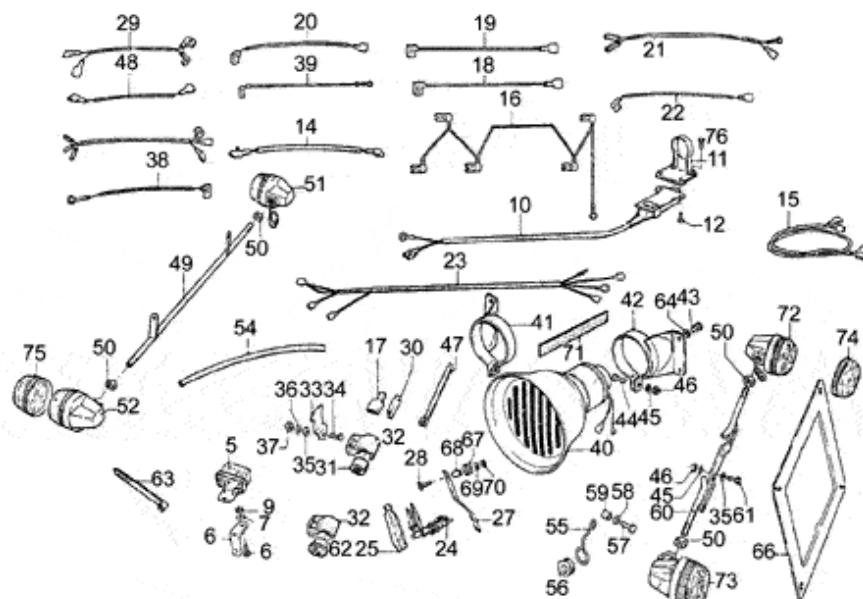

850 T3 E DERIVATI CALIF./T4/POL./CC/PA 850 1979- 1985	GU072	00	TAB N.	10
	EL. DEVICES 850T3-POLICE				

Pos.	Description	Year	I_M_	Country	Version	Code	Q.ty	P.Cod.
5	Starter relay	-	-	-	-	GU19732500	1	
6	Clamp	-	-	-	-	GU17756840	1	
7	Washer	-	-	-	-	GU95000208	1	
8	Hex screw M8X16	-	-	-	-	GU98054416	1	
9	Nut M8X1,25	-	-	-	-	GU92602208	1	
10	Button	-	-	-	-	GU17756345	1	
11	Support	-	-	-	-	GU18504080	1	
12	Screw	-	-	-	-	GU98200312	2	
14	Fuse cable	-	-	-	-	GU17757240	1	
15	Radio ind. earth cable	-	-	-	-	GU17757340	1	
16	Lights ind. earth cable	-	-	-	-	GU17757440	1	
17	Male connector	-	-	-	-	GU93400863	1	
18	RH turn sign. cable	-	-	-	-	GU17757640	1	
19	LH turn sign. cable	-	-	-	-	GU17757740	1	
20	Oil pressure ind. cable	-	-	-	-	GU17755640	1	
21	Dashboard lights cable	-	-	-	-	GU17757840	1	
22	Suppl. light cable	-	-	-	-	GU17757945	1	
23	One-tone sirens cable	-	-	-	-	GU17725845	1	
24	Coil connector	-	-	-	-	GU29755400	1	
25	Cap	-	-	-	-	GU18759650	1	
27	Radio remote control supp.	-	-	-	VR	GU18502380001	1	
	Clamp	-	-	-	PL	GU18759351	1	
28	Hex screw M6X20	-	-	-	-	GU98054320	2	
29	Wiring	-	-	-	-	GU18720150	1	
30	Dual connector	-	-	-	-	GU93400962	1	
31	Flasher unit	-	-	-	-	GU18759450	1	
32	Block	-	-	-	-	GU17751200	2	
33	Plate	-	-	-	-	GU17750400	2	
34	Hex screw M6X16	-	-	-	-	GU98054316	1	
35	Washer	-	-	-	-	GU95000206	2	
36	Notched washer	-	-	-	-	GU95021106	1	
37	Nut	-	-	-	-	GU92602206	1	
38	Wire	-	-	-	-	GU18759550	1