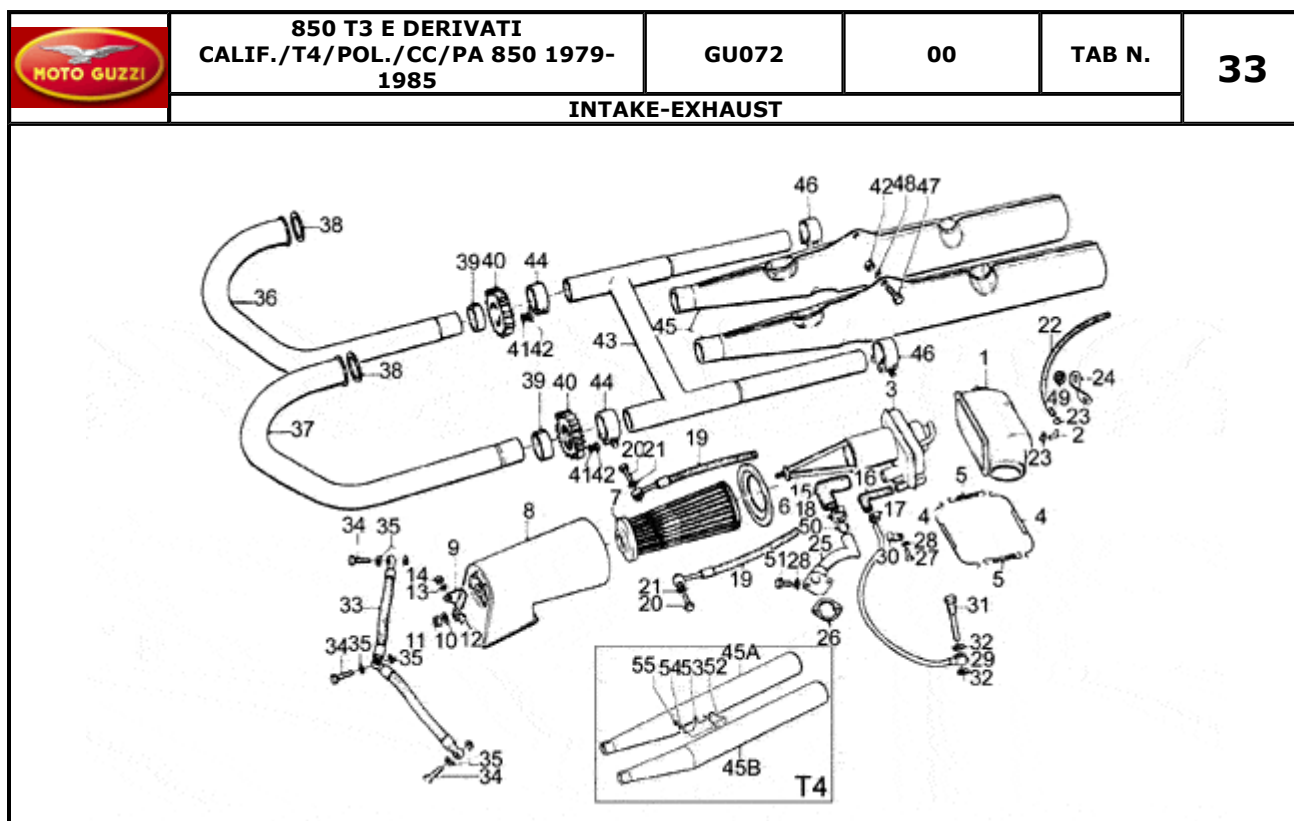

Pos.	Description	Year	I_M	Country	Version	Code	Q.ty	P.Cod.
1	Intake pipe	-	-	-	-	GU17114350	1	
2	Pipe	-	-	-	-	GU17114650	1	
3	Oil breather valve	-	-	-	-	GU17155752	1	
4	Clamp	-	-	-	-	GU17114553	2	
5	Spring	-	-	-	-	GU17667650	2	
6	Ring	-	-	-	-	GU17113450	1	
7	Air filter	-	-	-	-	GU17113651	1	
8	Filter cover	-	-	-	-	GU17114050	1	
9	Plate	-	-	-	-	GU17114150	1	
10	Washer 5,25x14x1,5	-	-	-	-	GU95100059	1	
11	Nut	-	-	-	-	GU92602205	1	
12	Screw	-	-	-	-	GU98054314	1	
13	Notched washer	-	-	-	-	GU95021106	1	
14	Nut	-	-	-	-	GU92602206	1	
15	Sparkplug cap	-	-	-	-	GU17154850	1	
16	Sparkplug cap	-	-	-	-	GU17154950	1	
17	Hose clamp	-	-	-	-	GU28157950	5	
18	Hose clamp	-	-	-	-	GU28157850	1	
19	Breather pipe	-	-	-	-	GU17159650	2	
20	Screw	-	-	-	-	GU95990037	2	
21	Gasket 8,25x15x1	-	-	-	-	GU12154200	4	
22	Breather pipe	-	-	-	-	GU95985532	1	
23	Hose clamp D9	-	-	-	-	GU61108500	2	
24	Plate	-	-	-	-	GU14115401	1	
25	Breather pipe	-	-	-	-	GU01007200	1	
26	Gasket	-	-	-	-	GU12007600	1	
27	Hex screw M6X16	-	-	-	-	GU98054316	1	
28	Washer 6,5x11x2	-	-	-	-	GU95120065	2	
29	Breather	-	-	-	-	GU17006250	1	
30	Hose clamp	-	-	-	-	GU12006500	1	
31	Screw	-	-	-	-	GU12006600	1	
32	Gasket 12,25	-	-	-	-	GU12006400	2