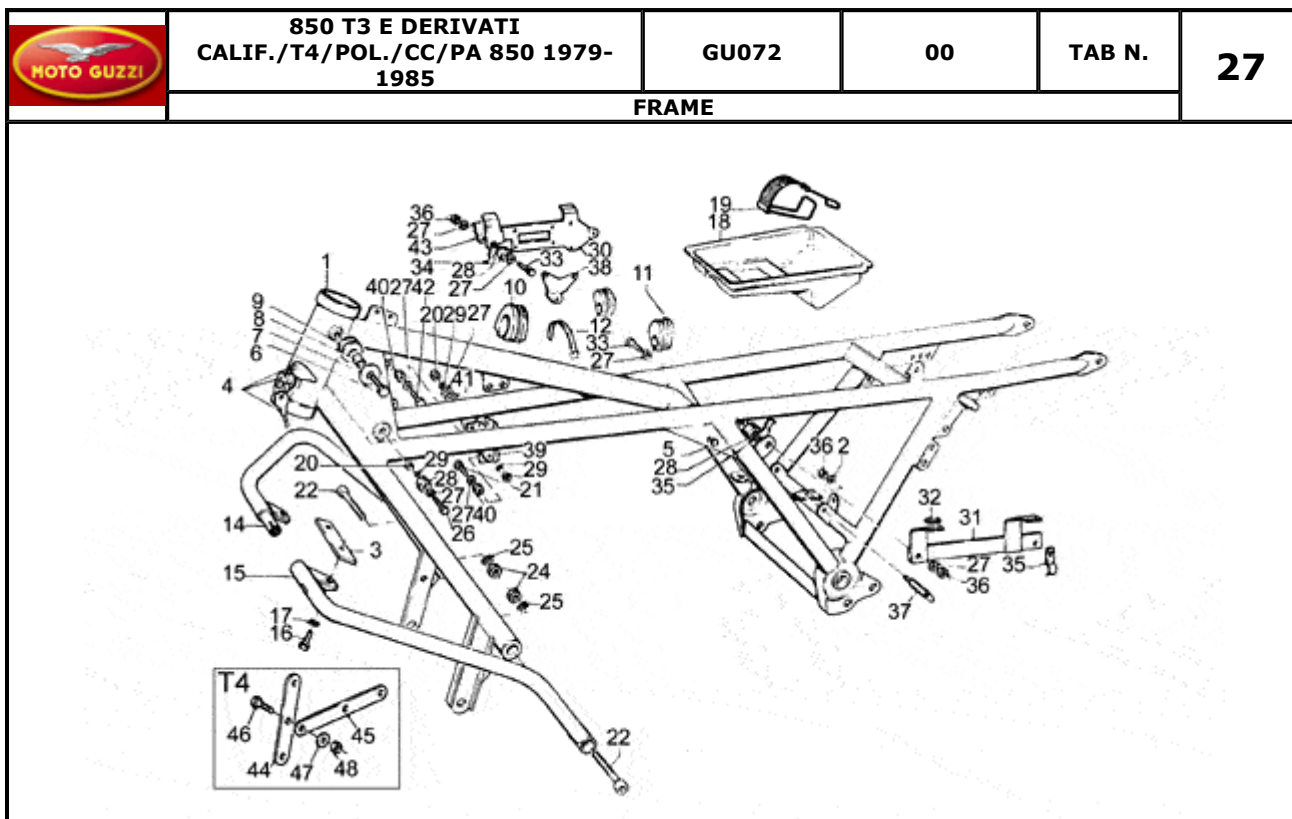

Pos.	Description	Year	I_M_	Country	Version	Code	Q.ty	P.Cod.
1	Frame	-	-	-	-	GU17400150	1	
2	Washer	-	-	-	-	GU95000206	6	
3	Plate	-	-	-	-	GU17451750	1	
4	Steering lock	-	-	-	-	GU28782550	1	
5	Plug	-	-	-	-	GU93180080	4	
6	Screw M8X25	-	-	-	-	GU98054425	2	
7	Washer	-	-	-	-	GU95100255	2	
8	Spacer	-	-	-	-	GU91180810	2	
9	Rubber spacer	-	-	-	-	GU14103400	2	
10	Drift	-	-	-	-	GU14107100	1	
11	Rubber spacer	-	-	-	-	GU14109000	2	
12	Hose clamp 3,6x20,6	-	-	-	-	GU14609650	3	
14	RH side bumper	-	-	-	-	GU17450300	1	
15	LH side bumper	-	-	-	-	GU17450400	1	
16	Hex screw M8X20	-	-	-	-	GU98054420	2	
17	Washer	-	-	-	-	GU95004208	2	
18	Tool kit box	-	-	-	-	GU17479650	1	
19	Clamp	-	-	-	-	GU17479750	1	
20	Nut	-	-	-	-	GU92602206	4	
21	Screw	-	-	-	-	GU98052325	1	
22	Screw	-	-	-	-	GU98621670	2	
24	Nut	-	-	-	-	GU92602312	2	
25	Notched washer	-	-	-	-	GU95021112	2	
26	Hex screw M6X20	-	-	-	-	GU98054320	2	
27	Washer 5,3x10x0,5	-	-	-	-	GU95100121	8	
28	Drift	-	-	-	-	GU14103800	4	
29	Notched washer	-	-	-	-	GU95021106	4	
30	RH plate	-	-	-	-	GU174248501	1	
31	LH plate	-	-	-	-	GU17424050	1	
32	Rubber spacer	-	-	-	-	GU39461600	4	
33	Screw	-	-	-	-	GU98052325	2	
34	U-bolt	-	-	-	-	GU93301175	1