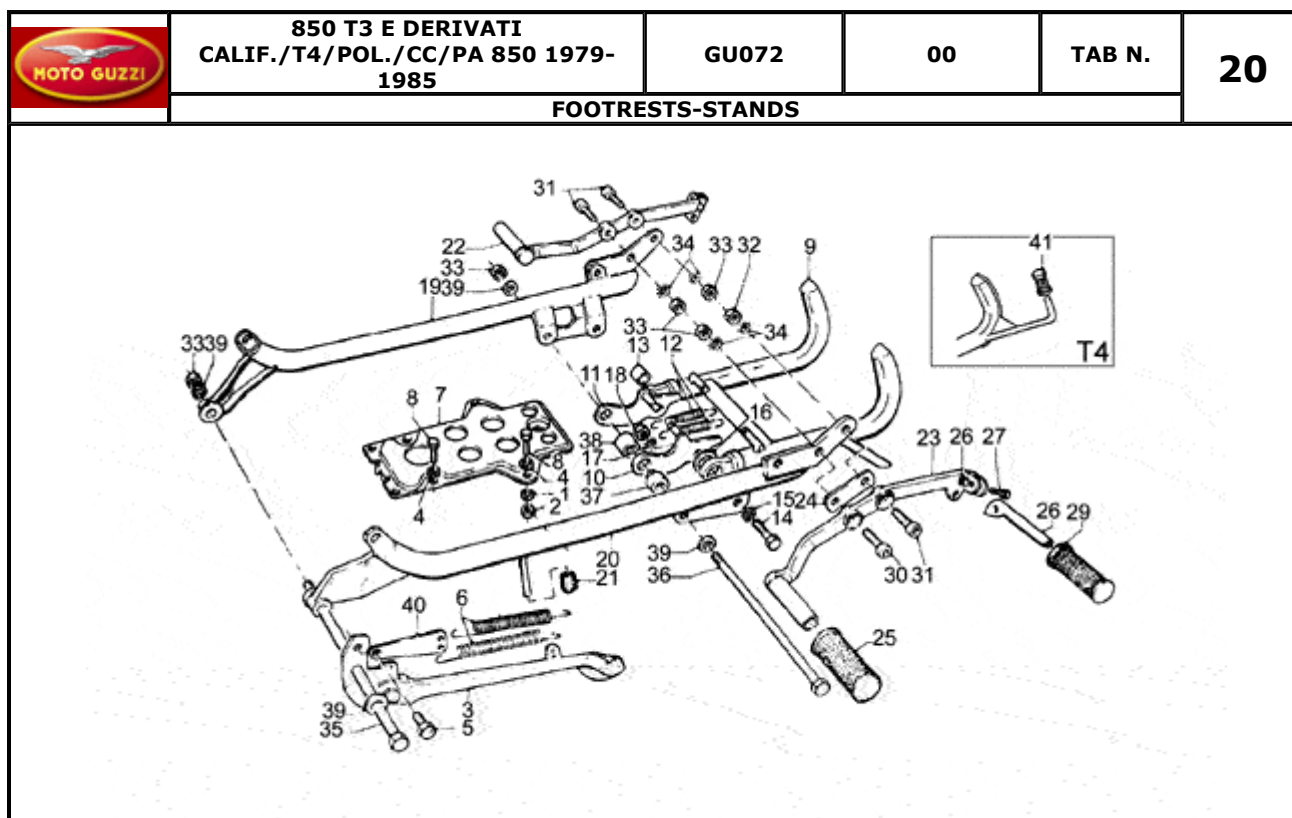

Pos.	Description	Year	I_M_	Country	Version	Code	Q.ty	P.Cod.
1	Spring washer	-	-	-	-	GU95021108	2	
2	Nut M8X1,25	-	-	-	-	GU92602208	2	
3	Lateral stand	-	-	-	-	GU17432060	1	
4	Washer	-	-	-	-	GU95004208	7	
5	Pin	-	-	-	-	GU99105129	1	
6	Spring	-	-	-	-	GU17434060	2	
7	Plate	-	-	-	-	GU14418200	1	
8	Hex screw M8X16	-	-	-	-	GU98054416	7	
9	Central stand	-	-	-	T3	GU174303451	1	
	Central stand	-	-	-	T4	GU174303621	1	
10	LH plate	-	-	-	-	GU14433200	1	
11	RH plate	-	-	-	-	GU14432900	1	
12	Lateral stand spring	-	-	-	-	GU12434001	2	
13	LH bush	-	-	-	-	GU14433500	2	
14	Screw	-	-	-	-	GU98052545	2	
15	Washer 10,2x18x2	-	-	-	-	GU95004210	2	
16	Spring washer 19x34x1,5	-	-	-	-	GU14433400	2	
17	Nut	-	-	-	-	GU92630108	1	
18	Nut M10X1,5	-	-	-	-	GU92630110	2	
19	RH cradle arm	-	-	-	-	GU17420350	1	
20	LH cradle arm	-	-	-	-	GU174221501	1	
21	Rubber spacer	-	-	-	-	GU14423800	1	
22	RH footrest	-	-	-	-	GU17443660	1	
23	LH footrest	-	-	-	-	GU17446050	1	
24	Plate	-	-	-	-	GU17444250	2	
25	Footrest rubber	-	-	-	T3	GU14443200	2	
26	Nut	-	-	-	T4	GU92601206	2	
	Nut	-	-	-	T3	GU92602206	2	
27	Screw	-	-	-	T3	GU98052325	3	
	Screw	-	-	-	T4	GU98072325	2	
28	Footrest	-	-	-	T4	GU144413501	2	
	Rear footrest	-	-	-	T3	GU554423001	2