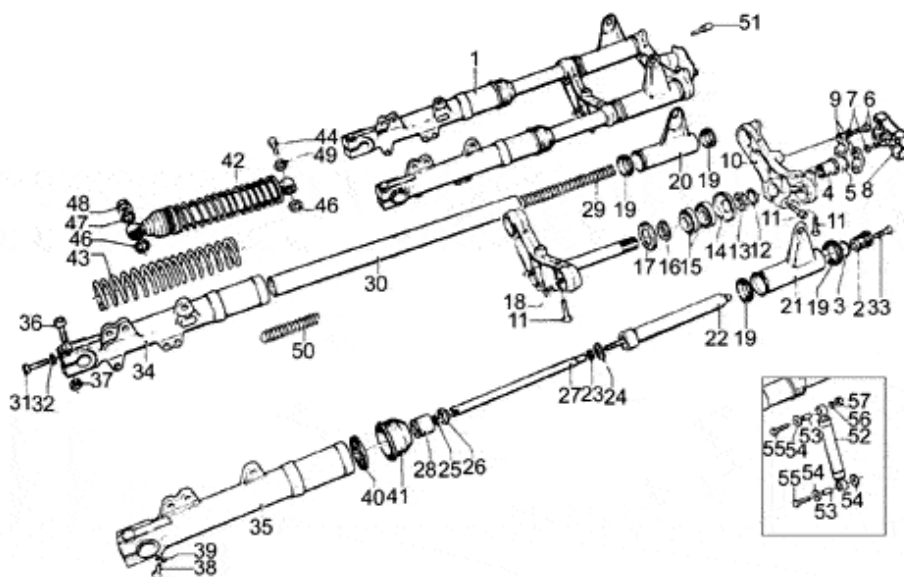

850 T3 E DERIVATI CALIF./T4/POL./CC/PA 850 1979- 1985	GU072	00	TAB N.	26
	FRONT/REAR SHOCK ABSORBER				

Pos.	Description	Year	I_M_	Country	Version	Code	Q.ty	P.Cod.
1	Front fork	-	-	-	T4	-	GU17490262	1
	Front fork	-	-	-	CC	-	GU17490280	1
	Front fork	-	-	-	PL	-	GU18490251	1
	Front fork	-	-	-	T3	-	GU17490201	1
2	Plug	-	-	-	-	-	GU14504502	2
3	Gasket ring	-	-	-	-	-	GU90706238	2
4	Bush	-	-	-	T3	-	GU14516600	1
	Steering lock bush	-	-	-	T4	-	GU18516660	1
5	Plug	-	-	-	-	-	GU17517700	1
6	Screw M8X35	-	-	-	-	-	GU98620435	4
7	Washer	-	-	-	-	-	GU95004208	4
8	Cover	-	-	-	-	-	GU63500520001	1
9	Handlebar collar	-	-	-	-	-	GU17500200	2
10	Fork upper plate	-	-	-	-	-	GU17493160	1
11	Screw	-	-	-	T4	-	GU98072565	2
	Screw	-	-	-	T4	-	GU98610540	3
	Screw M10X40	-	-	-	T3	-	GU98620540	5
12	Stem plug washer	-	-	-	T4	-	GU18513560	1
	Washer 25,5x35x2	-	-	-	T3	-	GU95100837	1
13	Nut	-	-	-	T3	-	GU10513401	1
	Plug	-	-	-	T4	-	GU18513460	1
14	Cup	-	-	-	-	-	GU14494600	1
15	Tap.roller bearing	-	-	-	-	-	GU92249225	2
16	Clearance washer	-	-	-	-	-	GU14516700	1
17	Dust cover	-	-	-	-	-	GU14517000	1
18	Lower fork plate	-	-	-	T4	-	GU184940611	1
	Lower fork plate	-	-	-	T3	-	GU174940011	1
19	Ring	-	-	-	-	-	GU17492700	4
20	RH headlight bracket	-	-	-	T4	-	GU17496160	1
	RH headlight bracket	-	-	-	T3	-	GU17496100	1
21	LH headlight bracket	-	-	-	T3	-	GU17496200	1
	LH headlight bracket	-	-	-	T4	-	GU17496260	1
22	Fork shock absorber	-	-	-	T3	-	GU14526407	2